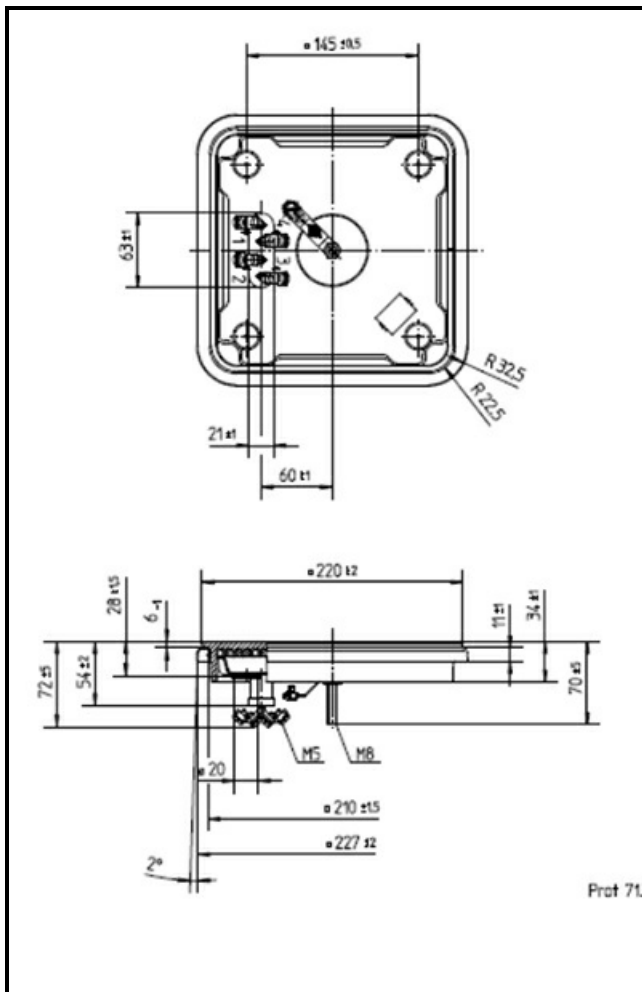

1101272

# HEATING ELEMENT GRILL 220X220mm

Date: 27-01-2025

## Technical data

DEPTH MM	A=220mm
WIDTH MM	B=220mm
KILOWATT KW	KW=2,6
WATT	WATT=2600
MONOPHASE	MONOFASE/MONOPHASE
DRY HEATING ELEMENT	SECCO/DRY

**Manufacturer code**

MBM- EUROTEC SRL -
SILKO ALI GROUP SRL A SOCIO UNICO
SILKO ALI GROUP SRL A SOCIO UNICO
ELECTROLUX PROFESSIONAL S.P.A.
ELECTROLUX PROFESSIONAL S.P.A.
ELECTROLUX PROFESSIONAL S.P.A.
E.G.O. ELEKTRO GERATE AG
GIGA GRANDI CUCINE SRL
MARENO ALI GROUP SRL A SOCIO UNICO