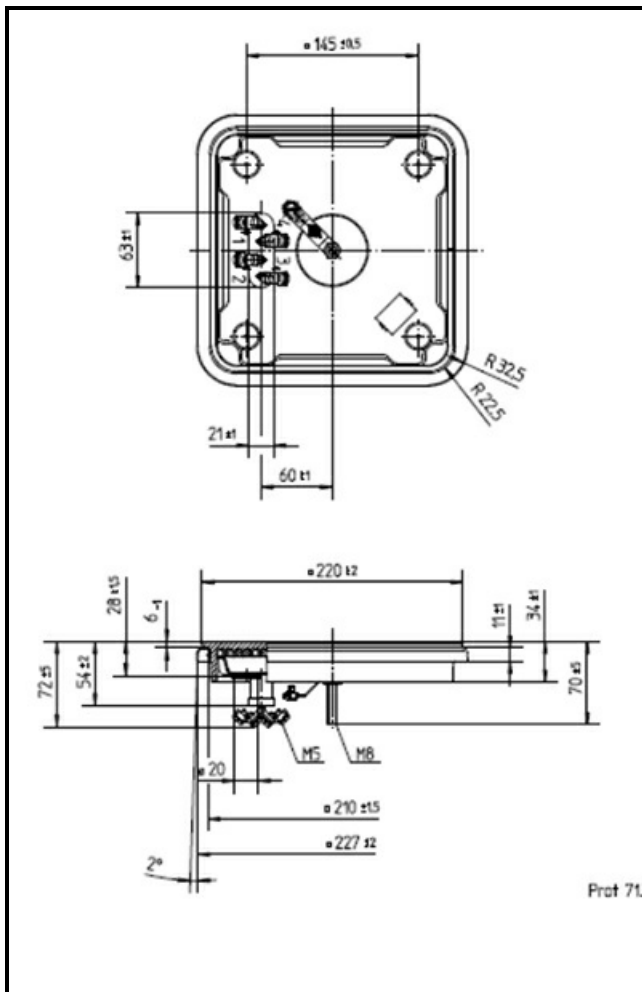

1101272

# HEATING ELEMENT GRILL 220X220mm

Date: 25-12-2024

## Technical data

DEPTH MM	A=220mm
WIDTH MM	B=220mm
KILOWATT KW	KW=2,6
WATT	WATT=2600
MONOPHASE	MONOFASE/MONOPHASE
DRY HEATING ELEMENT	SECCO/DRY

**Manufacturer code**

MBM- EUROTEC SRL -
SILKO ALI GROUP SRL A SOCIO UNICO
SILKO ALI GROUP SRL A SOCIO UNICO
ELECTROLUX PROFESSIONAL S.P.A.
ELECTROLUX PROFESSIONAL S.P.A.
ELECTROLUX PROFESSIONAL S.P.A.
E.G.O. ELEKTRO GERATE AG
GIGA GRANDI CUCINE SRL
MARENO ALI GROUP SRL A SOCIO UNICO