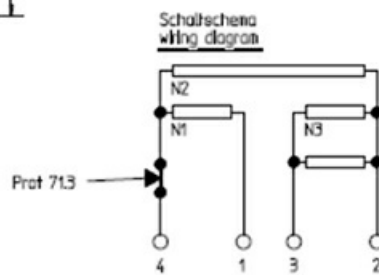

# HEATING ELEMENT GRILL 220X220mm

Date: 25-12-2024

## Technical data

DEPTH MM	A=220mm
WIDTH MM	B=220mm
KILOWATT KW	KW=2,6
WATT	WATT=2600
MONOPHASE	MONOFASE/MONOPHASE
DRY HEATING ELEMENT	SECCO/DRY

**Manufacturer code**

MBM- EUROTEC SRL -
SILKO ALI GROUP SRL A SOCIO UNICO
SILKO ALI GROUP SRL A SOCIO UNICO
ELECTROLUX PROFESSIONAL S.P.A.
ELECTROLUX PROFESSIONAL S.P.A.
ELECTROLUX PROFESSIONAL S.P.A.
E.G.O. ELEKTRO GERATE AG
GIGA GRANDI CUCINE SRL
MARENO ALI GROUP SRL A SOCIO UNICO