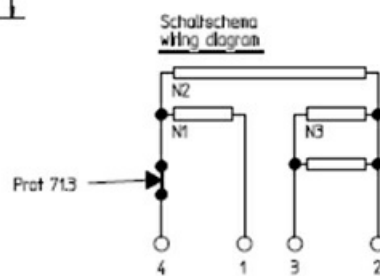

1101272

HEATING ELEMENT GRILL 220X220mm

Date: 07-04-2025

Technical data

DEPTH MM	A=220mm
WIDTH MM	B=220mm
KILOWATT KW	KW=2,6
WATT	WATT=2600
MONOPHASE	MONOFASE/MONOPHASE
DRY HEATING ELEMENT	SECCO/DRY

Manufacturer code