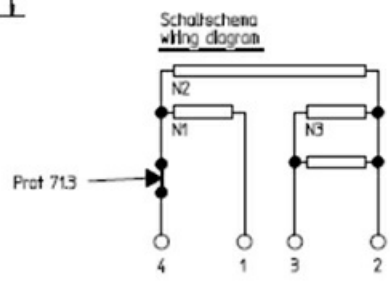

# HEATING ELEMENT GRILL 220X220mm

Date: 27-01-2025

## Technical data

DEPTH MM	A=220mm
WIDTH MM	B=220mm
KILOWATT KW	KW=2,6
WATT	WATT=2600
MONOPHASE	MONOFASE/MONOPHASE
DRY HEATING ELEMENT	SECCO/DRY

**Manufacturer code**

MBM- EUROTEC SRL -
SILKO ALI GROUP SRL A SOCIO UNICO
SILKO ALI GROUP SRL A SOCIO UNICO
ELECTROLUX PROFESSIONAL S.P.A.
ELECTROLUX PROFESSIONAL S.P.A.
ELECTROLUX PROFESSIONAL S.P.A.
E.G.O. ELEKTRO GERATE AG
GIGA GRANDI CUCINE SRL
MARENO ALI GROUP SRL A SOCIO UNICO