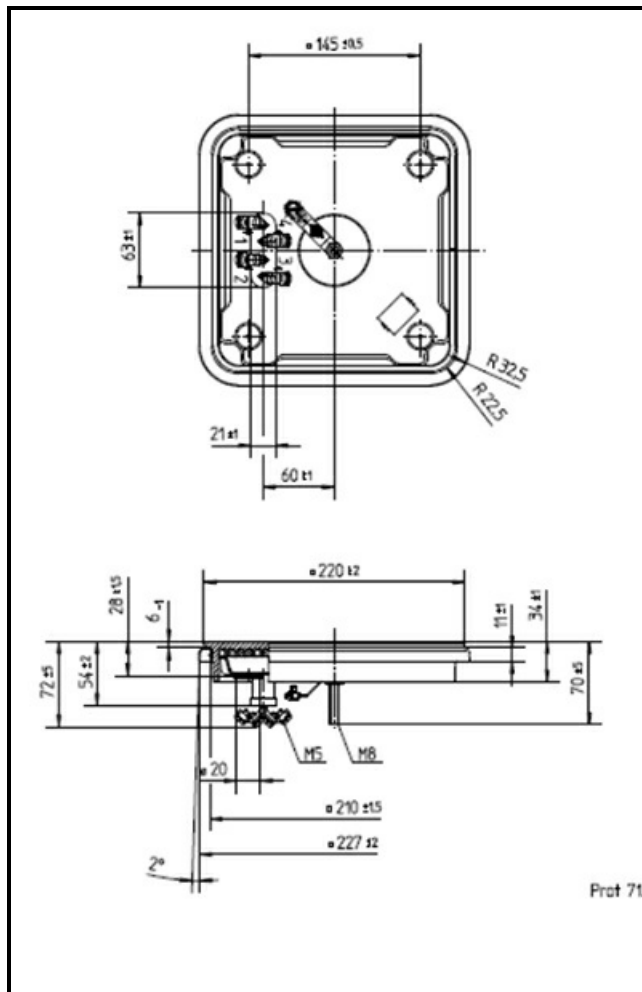

1101272

# HEATING ELEMENT GRILL 220X220mm

Date: 26-02-2025

## Technical data

|                     |                    |
|---------------------|--------------------|
| DEPTH MM            | A=220mm            |
| WIDTH MM            | B=220mm            |
| KILOWATT KW         | KW=2,6             |
| WATT                | WATT=2600          |
| MONOPHASE           | MONOFASE/MONOPHASE |
| DRY HEATING ELEMENT | SECCO/DRY          |