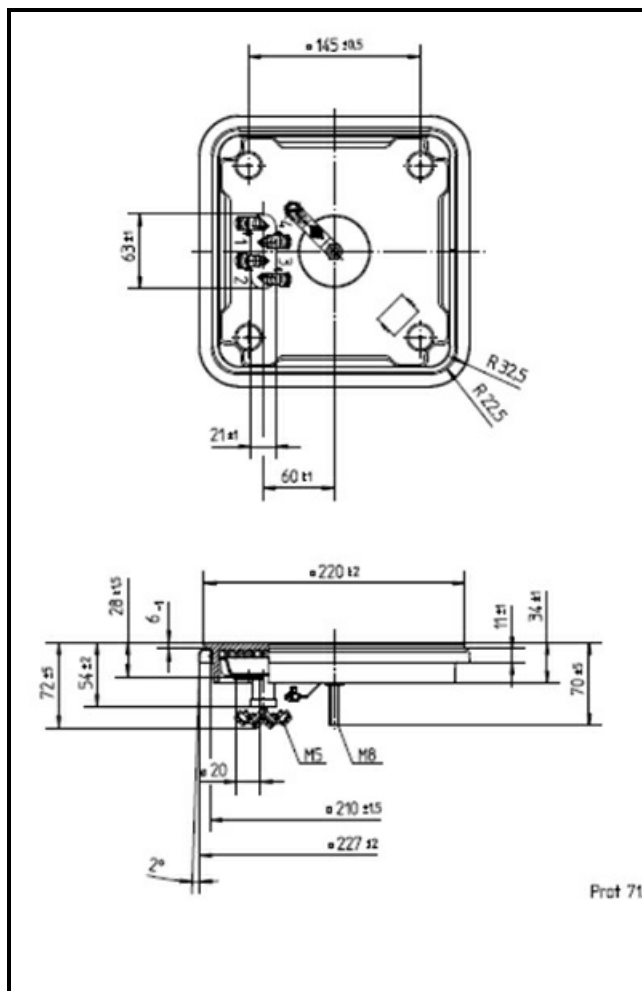

1101272

HEATING ELEMENT GRILL 220X220mm

Date: 07-04-2025

Technical data

DEPTH MM	A=220mm
WIDTH MM	B=220mm
KILOWATT KW	KW=2,6
WATT	WATT=2600
MONOPHASE	MONOFASE/MONOPHASE
DRY HEATING ELEMENT	SECCO/DRY

Manufacturer code