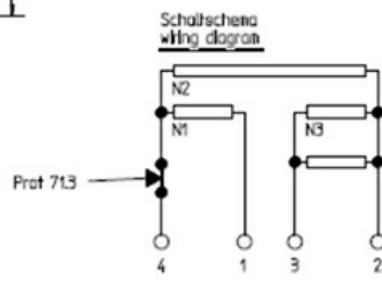

# HEATING ELEMENT GRILL 220X220mm

Date: 26-02-2025

## Technical data

|                     |                    |
|---------------------|--------------------|
| DEPTH MM            | A=220mm            |
| WIDTH MM            | B=220mm            |
| KILOWATT KW         | KW=2,6             |
| WATT                | WATT=2600          |
| MONOPHASE           | MONOFASE/MONOPHASE |
| DRY HEATING ELEMENT | SECCO/DRY          |