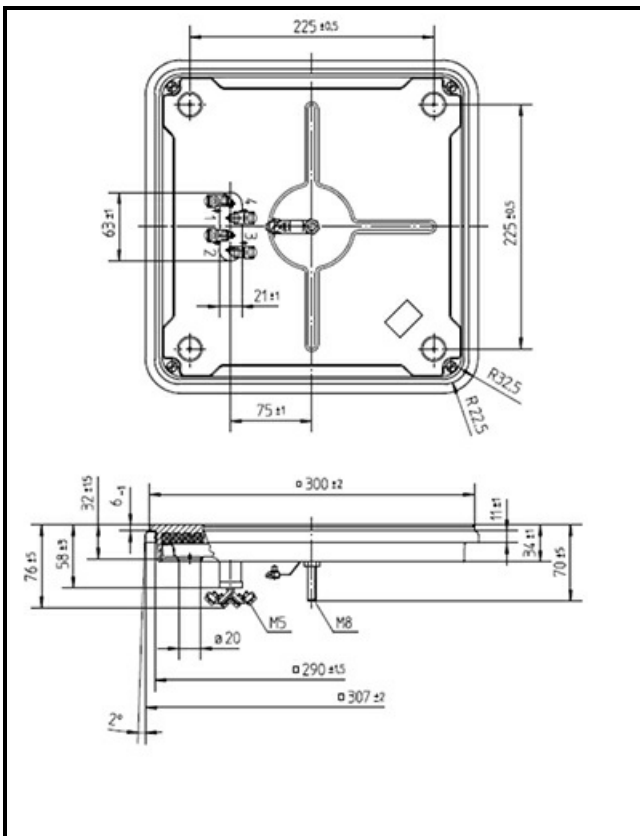

1101458

## Technical data

DEPTH MM	A=300mm
WIDTH MM	B=300mm
KILOWATT KW	KW=3
WATT	WATT=3000
MONOPHASE	MONOFASE/MONOPHASE
DRY HEATING ELEMENT	SECCO/DRY