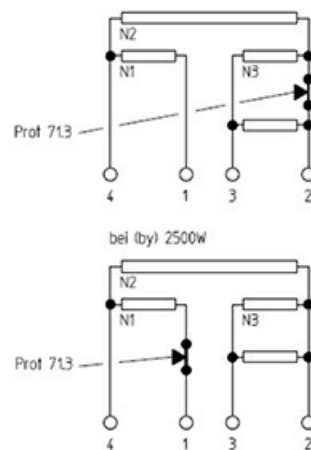

1101458

HOT PLATE Q300 3000W 230V EGO1133454247

Date: 22-12-2024

Technical data

| | |
|---------------------|--------------------|
| DEPTH MM | A=300mm |
| WIDTH MM | B=300mm |
| KILOWATT KW | KW=3 |
| WATT | WATT=3000 |
| MONOPHASE | MONOFASE/MONOPHASE |
| DRY HEATING ELEMENT | SECCO/DRY |