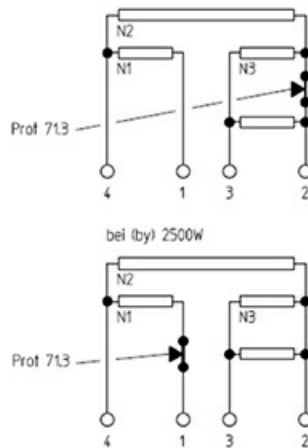

## Technical data

DEPTH MM	A=300mm
WIDTH MM	B=300mm
KILOWATT KW	KW=3
WATT	WATT=3000
MONOPHASE	MONOFASE/MONOPHASE
DRY HEATING ELEMENT	SECCO/DRY