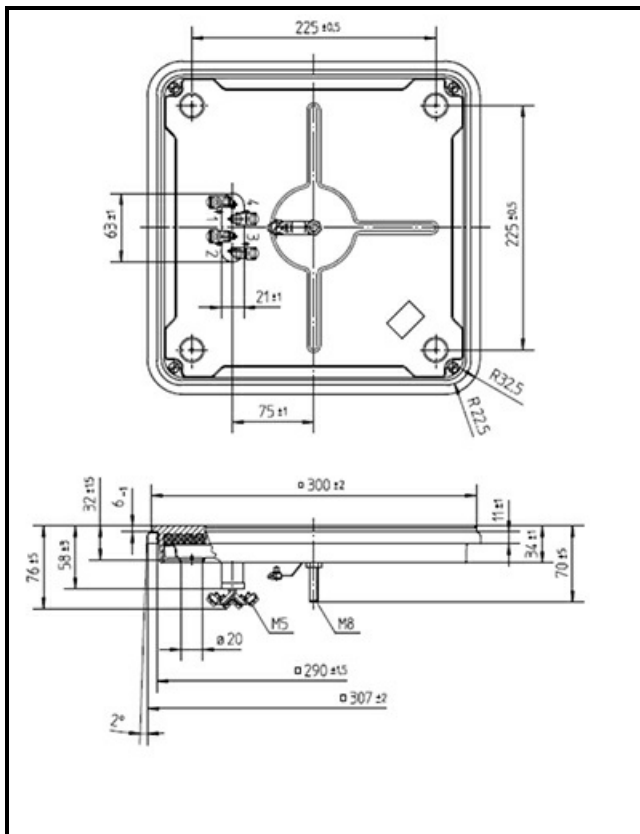

1101458

HOT PLATE Q300 3000W 230V EGO1133454247

Date: 22-12-2024

Technical data

| | |
|---------------------|--------------------|
| DEPTH MM | A=300mm |
| WIDTH MM | B=300mm |
| KILOWATT KW | KW=3 |
| WATT | WATT=3000 |
| MONOPHASE | MONOFASE/MONOPHASE |
| DRY HEATING ELEMENT | SECCO/DRY |