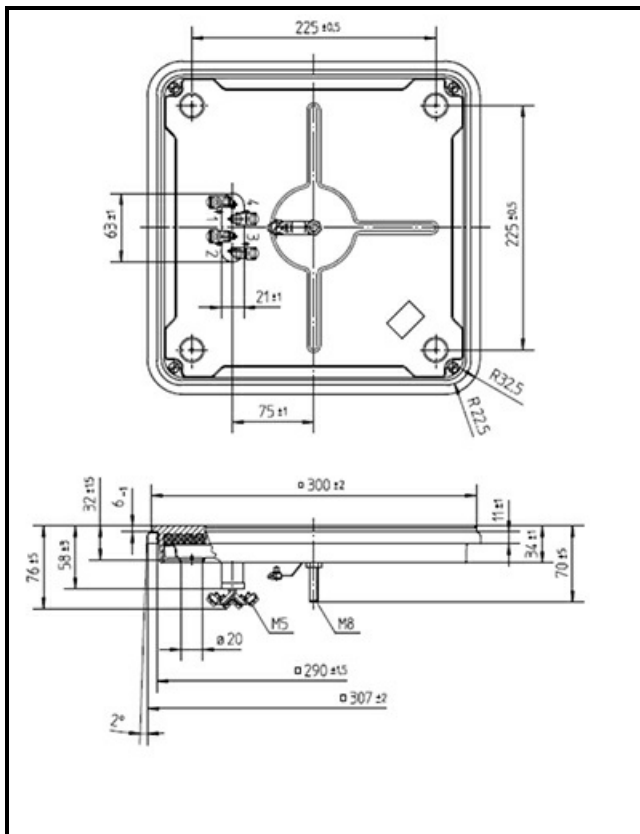

1101488

HOT PLATE 300X300MM 4000W 400V

Date: 15-11-2024

Technical data

| | |
|---------------------|--------------------|
| DEPTH MM | A=300mm |
| WIDTH MM | B=300mm |
| KILOWATT KW | KW=4 |
| WATT | WATT=4000 |
| THREE PHASE | TRIFASE/THREEPHASE |
| DRY HEATING ELEMENT | SECCO/DRY |