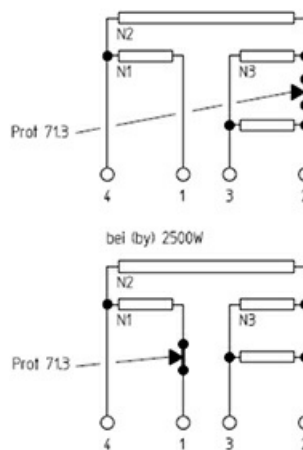

1101488

HOT PLATE 300X300MM 4000W 400V

Date: 15-11-2024

Technical data

| | |
|---------------------|--------------------|
| DEPTH MM | A=300mm |
| WIDTH MM | B=300mm |
| KILOWATT KW | KW=4 |
| WATT | WATT=4000 |
| THREE PHASE | TRIFASE/THREEPHASE |
| DRY HEATING ELEMENT | SECCO/DRY |