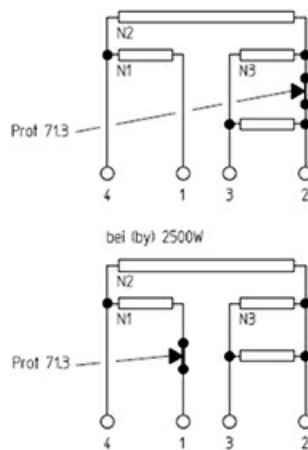

1101512

HOT PLATE 300X300mm 4000W 230V

Date: 03-04-2025

Technical data

DEPTH MM	A=300mm
WIDTH MM	B=300mm
KILOWATT KW	KW=4
WATT	WATT=4000
MONOPHASE	MONOFASE/MONOPHASE
DRY HEATING ELEMENT	SECCO/DRY

Manufacturer code