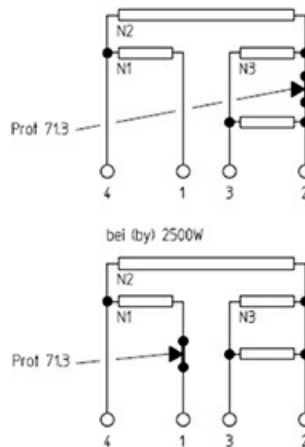

1101512

HOT PLATE 300X300mm 4000W 230V

Date: 23-02-2025

Technical data

DEPTH MM	A=300mm
WIDTH MM	B=300mm
KILOWATT KW	KW=4
WATT	WATT=4000
MONOPHASE	MONOFASE/MONOPHASE
DRY HEATING ELEMENT	SECCO/DRY

Manufacturer code