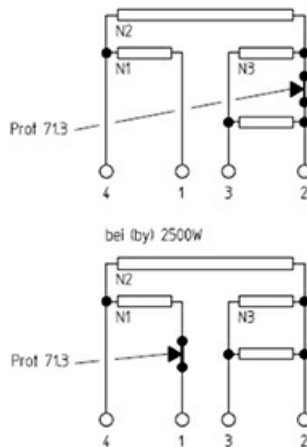

1101512

**HOT PLATE 300X300mm 4000W 230V**

Date: 22-01-2025

**Technical data**

DEPTH MM	A=300mm
WIDTH MM	B=300mm
KILOWATT KW	KW=4
WATT	WATT=4000
MONOPHASE	MONOFASE/MONOPHASE
DRY HEATING ELEMENT	SECCO/DRY

**Manufacturer code**