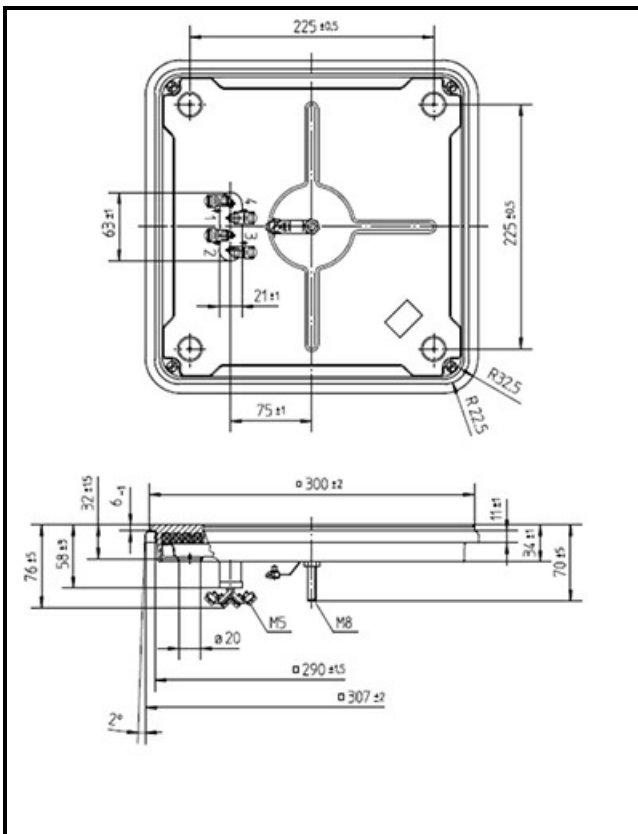

1101512

HOT PLATE 300X300mm 4000W 230V

Date: 03-04-2025

Technical data

DEPTH MM	A=300mm
WIDTH MM	B=300mm
KILOWATT KW	KW=4
WATT	WATT=4000
MONOPHASE	MONOFASE/MONOPHASE
DRY HEATING ELEMENT	SECCO/DRY

Manufacturer code