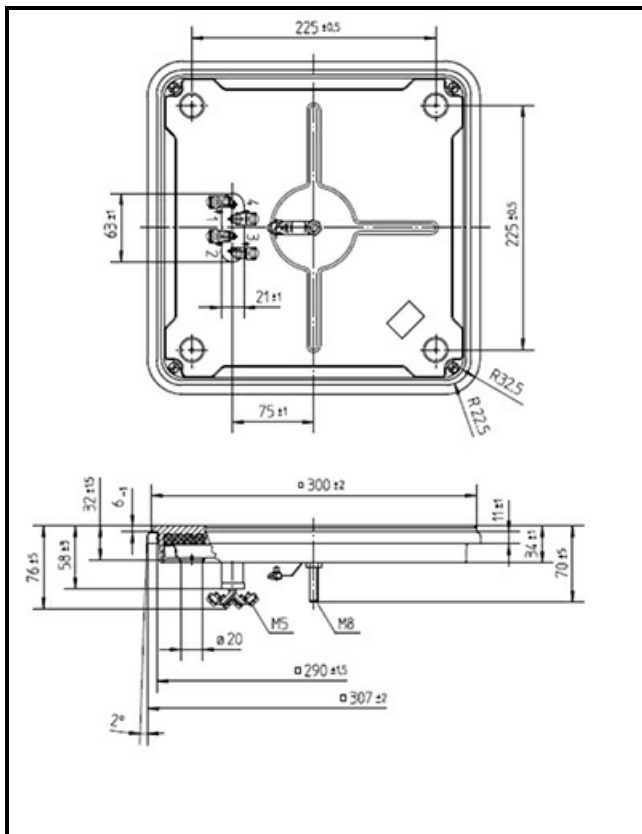

1101512

HOT PLATE 300X300mm 4000W 230V

Date: 15-11-2024

Technical data

DEPTH MM	A=300mm
WIDTH MM	B=300mm
KILOWATT KW	KW=4
WATT	WATT=4000
MONOPHASE	MONOFASE/MONOPHASE
DRY HEATING ELEMENT	SECCO/DRY

Manufacturer code