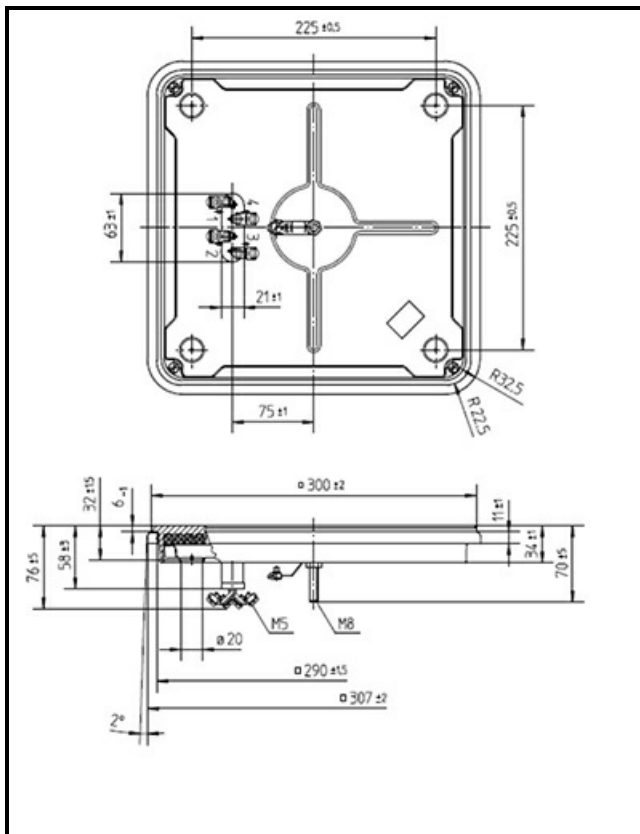

1101512

HOT PLATE 300X300mm 4000W 230V

Date: 23-02-2025

Technical data

DEPTH MM	A=300mm
WIDTH MM	B=300mm
KILOWATT KW	KW=4
WATT	WATT=4000
MONOPHASE	MONOFASE/MONOPHASE
DRY HEATING ELEMENT	SECCO/DRY

Manufacturer code