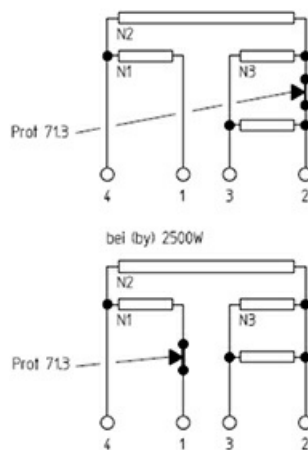

1101512

HOT PLATE 300X300mm 4000W 230V

Date: 15-11-2024

Technical data

DEPTH MM	A=300mm
WIDTH MM	B=300mm
KILOWATT KW	KW=4
WATT	WATT=4000
MONOPHASE	MONOFASE/MONOPHASE
DRY HEATING ELEMENT	SECCO/DRY

Manufacturer code