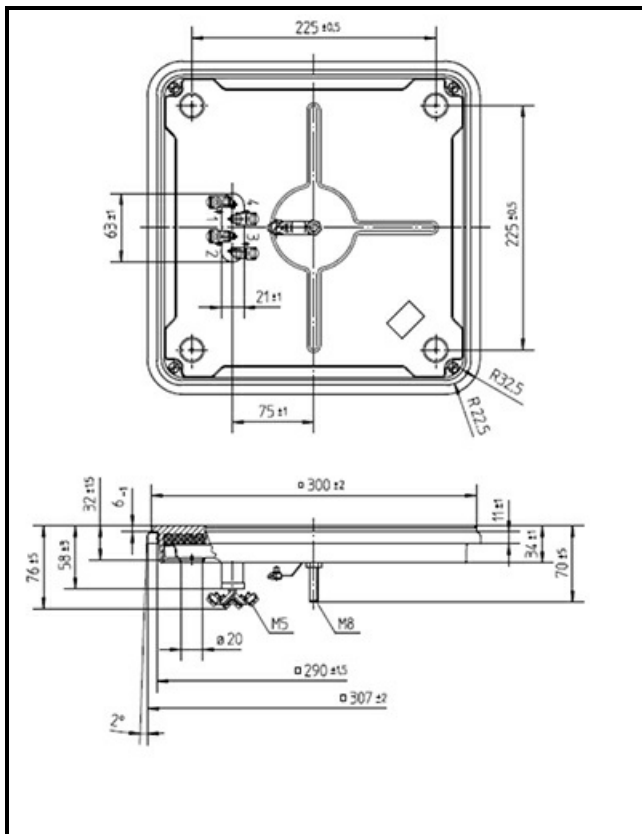

1101512

**HOT PLATE 300X300mm 4000W 230V**

Date: 22-01-2025

**Technical data**

DEPTH MM	A=300mm
WIDTH MM	B=300mm
KILOWATT KW	KW=4
WATT	WATT=4000
MONOPHASE	MONOFASE/MONOPHASE
DRY HEATING ELEMENT	SECCO/DRY

**Manufacturer code**