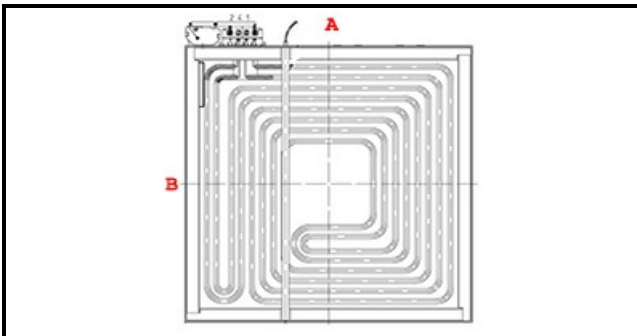

## Technical data

DEPTH MM	A=300mm
WIDTH MM	B=300mm
ELEMENTS	ELEMENTI/ELEMENTS=2
KILOWATT KW	KW=4
WATT	WATT=4000
THREE PHASE	TRIFASE/THREEPHASE
NUMBER OF POLES	POLI/POLES=4
DRY HEATING ELEMENT	SECCO/DRY