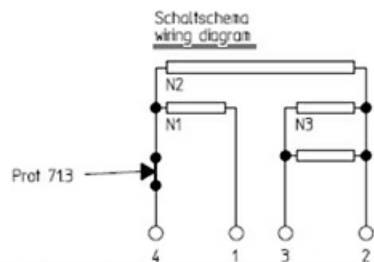

1101895

HOT PLATE 220x220mm 2000 W 400 V

Date: 27-01-2025

Technical data

DEPTH MM	A=220mm
WIDTH MM	B=220mm
KILOWATT KW	KW=2
WATT	WATT=2000
THREE PHASE	TRIFASE/THREEPHASE
DRY HEATING ELEMENT	SECCO/DRY