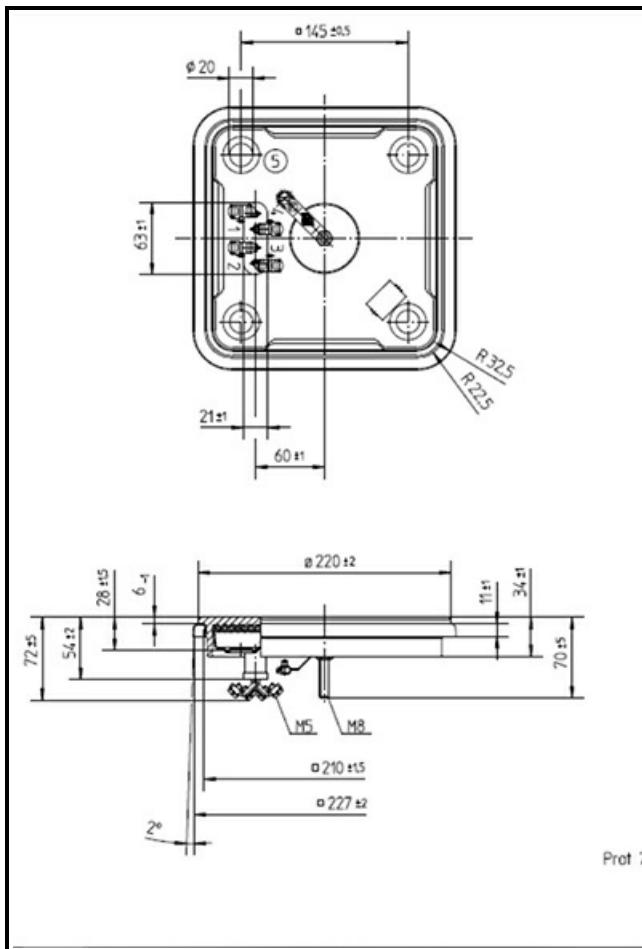

Technical data

DEPTH MM	A=220mm
WIDTH MM	B=220mm
KILOWATT KW	KW=2
WATT	WATT=2000
THREE PHASE	TRIFASE/THREEPHASE
DRY HEATING ELEMENT	SECCO/DRY