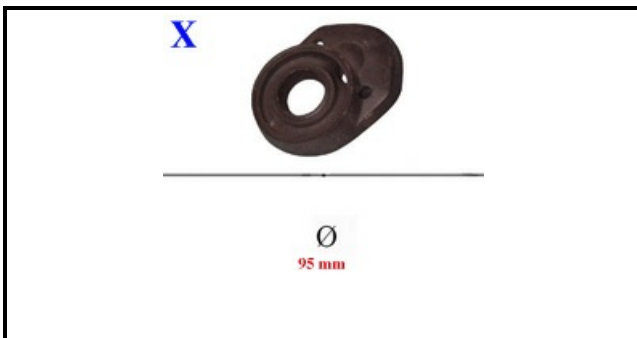

4109031

DOUBLE CROWN FLAME SPREADER 5,5KW

Date: 22-12-2024

ORIGINAL
OSP
SPARE PARTS**Technical data**

EXTERNAL DIAMETER mm	∅=95mm
KILOWATT KW	5,5 KW
BURNER	X=4111059

Manufacturer code

GIGA GRANDI CUCINE SRL