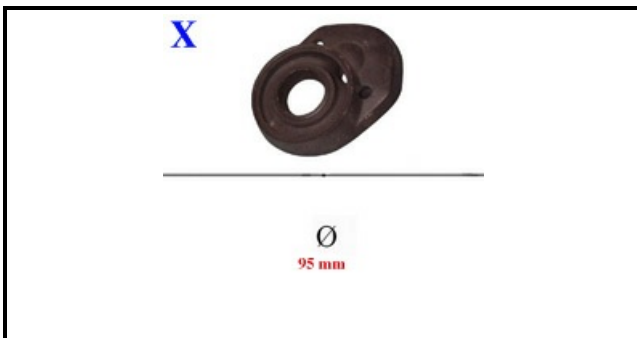

4109031

**DOUBLE CROWN FLAME SPREADER 5,5KW**

Date: 27-01-2025

ORIGINAL  
**OSP**  
SPARE PARTS**Technical data**

EXTERNAL DIAMETER mm	Ø=95mm
KILOWATT KW	5,5 KW
BURNER	X=4111059

**Manufacturer code**

GIGA GRANDI CUCINE SRL