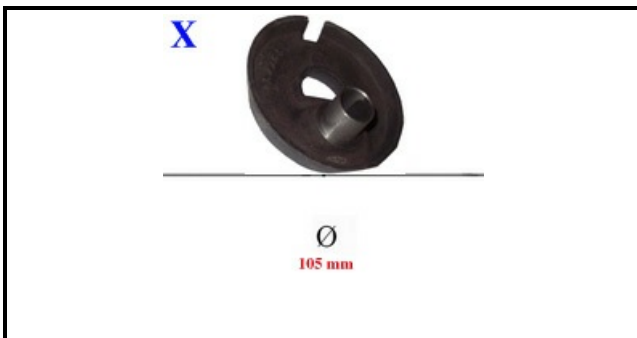

4109040

DOUBLE CROWN FLAME SPREADER 115 KW 5,5

Date: 26-12-2024

ORIGINAL
OSP
SPARE PARTS**Technical data**

EXTERNAL DIAMETER mm	Ø=115mm
KILOWATT KW	5,5 KW
BURNER	X=4111102

Manufacturer code

OFFCAR THE GREAT COOKING S.R.L.