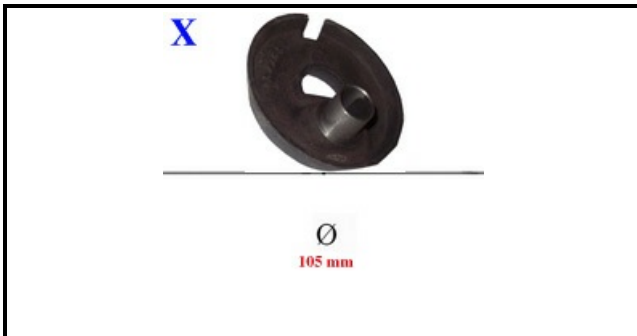

4109040

**DOUBLE CROWN FLAME SPREADER 115 KW 5,5**

Date: 27-01-2025

ORIGINAL  
**OSP**  
SPARE PARTS**Technical data**

EXTERNAL DIAMETER mm	Ø=115mm
KILOWATT KW	5,5 KW
BURNER	X=4111102

**Manufacturer code**