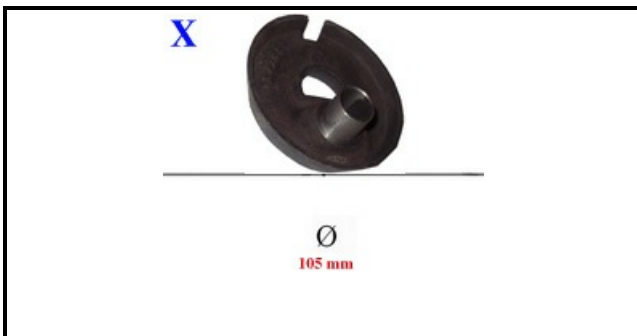

4109040

DOUBLE CROWN FLAME SPREADER 115 KW 5,5

Date: 04-04-2025

ORIGINAL
OSP
SPARE PARTS

Technical data

EXTERNAL DIAMETER mm	Ø=115mm
KILOWATT KW	5,5 KW
BURNER	X=4111102

Manufacturer code

OFFCAR THE GREAT COOKING S.R.L.