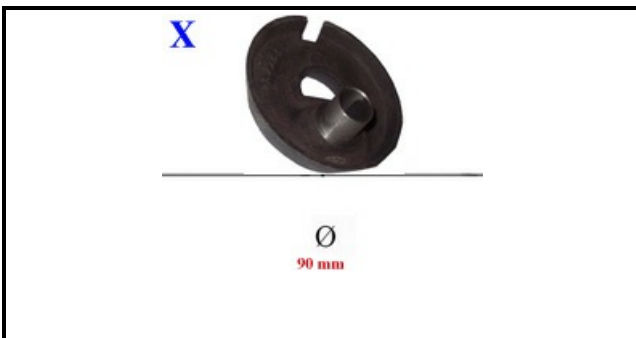

4109041

DOUBLE CROWN FLAME SPREADER C.90 KW 3,5

Date: 27-02-2025

ORIGINAL
OSP
SPARE PARTS**Technical data**

EXTERNAL DIAMETER mm	Ø=90mm
KILOWATT KW	3,5 KW
BURNER	X=4111103

Manufacturer code

OFFCAR THE GREAT COOKING S.R.L.