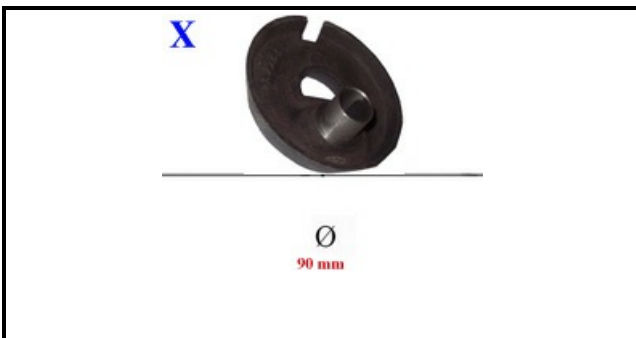

4109041

**DOUBLE CROWN FLAME SPREADER C.90 KW 3,5**

Date: 27-01-2025

ORIGINAL  
**OSP**  
SPARE PARTS**Technical data**

EXTERNAL DIAMETER mm	Ø=90mm
KILOWATT KW	3,5 KW
BURNER	X=4111103

**Manufacturer code**