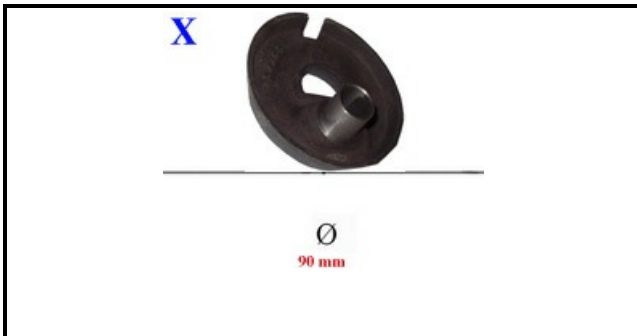

# DOUBLE CROWN FLAME SPREADER C.90 KW 3,5

Date: 06-04-2025

ORIGINAL  
**OSP**  
SPARE PARTS

## Technical data

EXTERNAL DIAMETER mm	Ø=90mm
KILOWATT KW	3,5 KW
BURNER	X=4111103