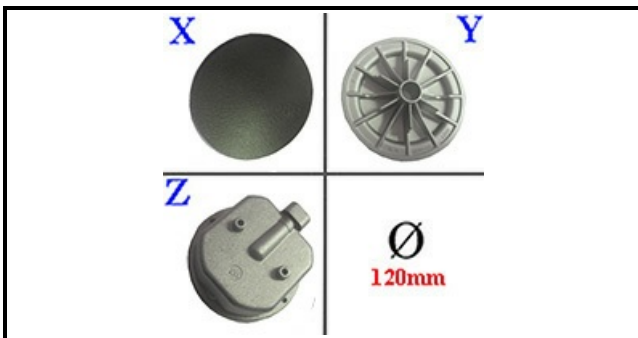

## Technical data

EXTERNAL DIAMETER mm	Ø=120mm
KILOWATT KW	3,6 KW
FLAME SPREADER	X=4109096
FLAME SPREADER SUPPORT	Y=4111163
BURNER	Z=4117941