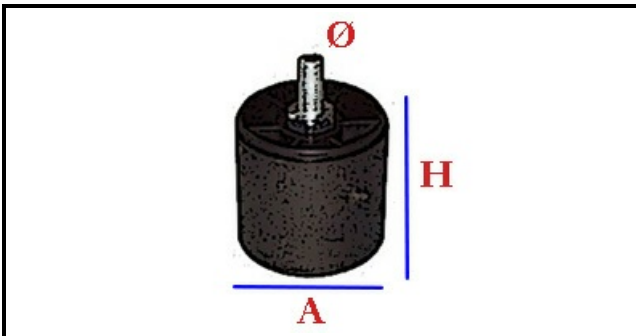

3105006

STAINLESS STEEL SUPPORT LS 1105

Date: 26-02-2025

Technical data

HEIGHT MM	H min=130mm
THREAD MA	M12
MATERIAL	INOX
LOWER DIAMETER	A=51mm
HEIGHT MM	H max=195mm

Manufacturer code

COMENDA - ALI GROUP SRL A SOCIO UNICO