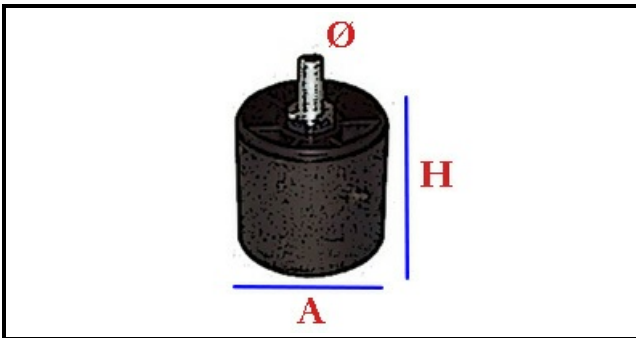

3105023

STAINLESS STEEL SUPPORT 55/65 M10

Date: 26-02-2025

**Technical data**

HEIGHT MM	H min=55mm
THREAD MA	M10
MATERIAL	INOX
LOWER DIAMETER	A=33mm
HEIGHT MM	H max=65mm

Manufacturer code

ELFRAMO SPA