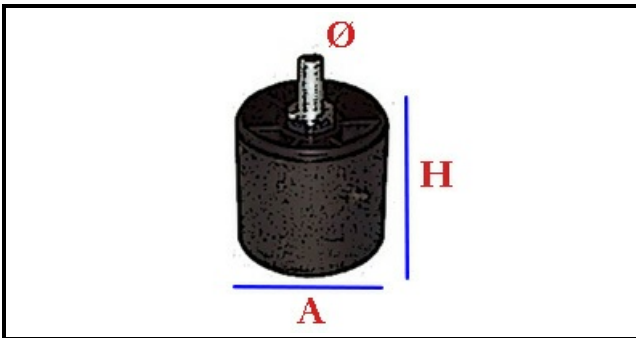

3105023

STAINLESS STEEL SUPPORT 55/65 M10

Date: 15-11-2024

**Technical data**

HEIGHT MM	H min=55mm
THREAD MA	M10
MATERIAL	INOX
LOWER DIAMETER	A=33mm
HEIGHT MM	H max=65mm

Manufacturer code

ELFRAMO SPA