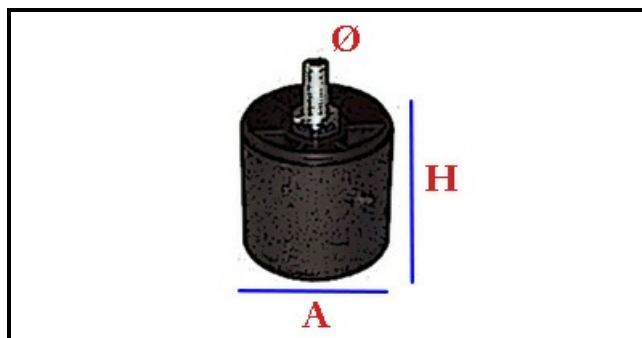

3105042

**SLICER SUPPORT H 33mm D.8mm**

Date: 22-01-2025

**Technical data**

HEIGHT MM	H=35mm
THREAD MA	M8
MATERIAL	PLASTICA/PLASTIC
LOWER DIAMETER	A=47mm