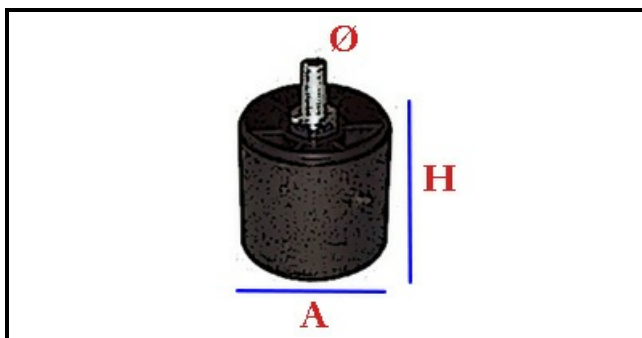

3105050

FOOT P.6 H. 42 mm

Date: 25-12-2024

**Technical data**

HEIGHT MM	H=45mm
THREAD MA	M6
MATERIAL	PLASTICA/PLASTIC
LOWER DIAMETER	A=45mm