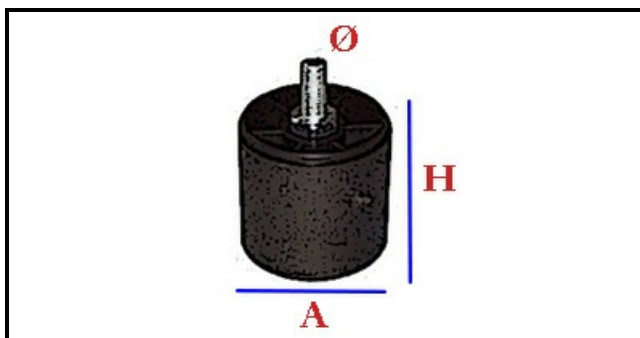

3105050

FOOT P.6 H. 42 mm

Date: 15-11-2024

**Technical data**

HEIGHT MM	H=45mm
THREAD MA	M6
MATERIAL	PLASTICA/PLASTIC
LOWER DIAMETER	A=45mm