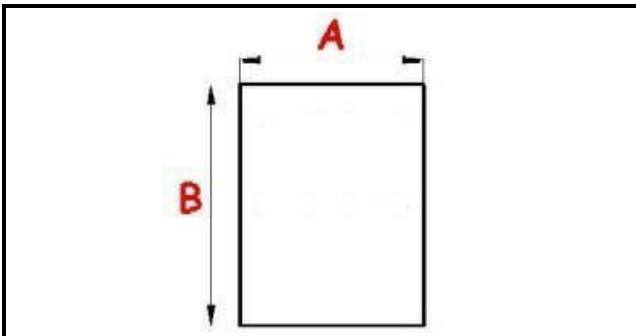

4217288

MESH FALSE BOTTOM COMPLETE 325x270 mm

Date: 22-12-2024

ORIGINAL
OSP
SPARE PARTS**Technical data**

DEPTH MM	B=325mm
WIDTH MM	A=270mm
HEIGHT MM	H=105mm
TYPE	FRIGGITRICE/FRYER
MATERIAL	INOX

Manufacturer code