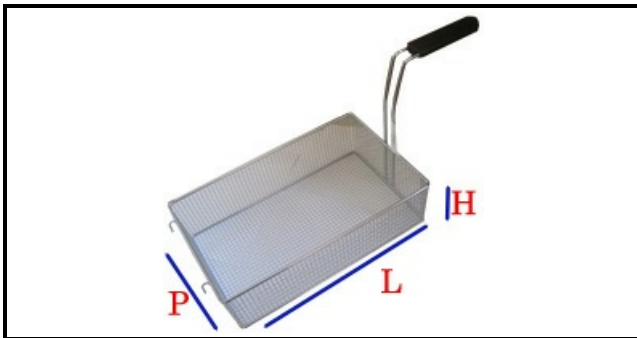

5107028

BASKET 250X105X245MM

Date: 15-11-2024

ORIGINAL
OSP
SPARE PARTS**Technical data**

DEPTH MM	L=250mm
WIDTH MM	P=105mm
HEIGHT MM	H=245mm
TYPE	CUOCIPASTA/PASTA COOKER
MATERIAL	INOX

Manufacturer code

BERTO'S SPA