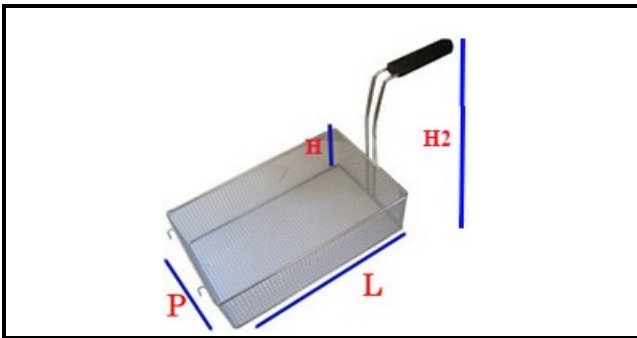

5107038

KIT BASKET - SX -DX FOR PASTA COOKER 140X140X200H

Date: 06-04-2025

ORIGINAL
OSP
SPARE PARTS

Technical data

DEPTH MM	L=140mm
WIDTH MM	P=140mm
HEIGHT MM	H=200mm
TYPE	CUOCIPASTA/PASTA COOKER
MATERIAL	INOX
HEIGHT MM	H2=335mm