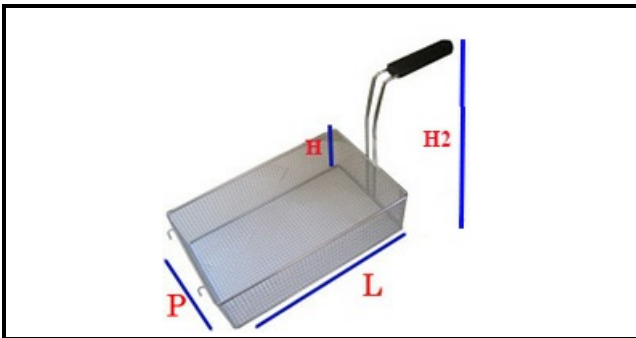

5107039

**BASKET -DX FOR PASTA COOKER 140X140X200H**

Date: 02-02-2025

ORIGINAL  
**OSP**  
SPARE PARTS**Technical data**

DEPTH MM	L=140mm
WIDTH MM	P=140mm
HEIGHT MM	H=200mm
TYPE	CUOCIPASTA/PASTA COOKER
HEIGHT MM	H2=320mm
MATERIAL	INOX