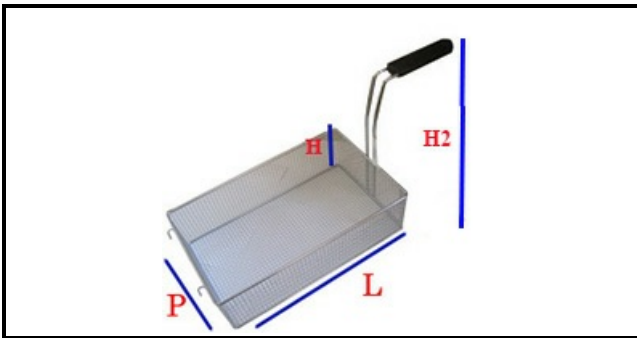

5107039

BASKET -DX FOR PASTA COOKER 140X140X200H

Date: 06-04-2025

ORIGINAL
OSP
SPARE PARTS

Technical data

DEPTH MM	L=140mm
WIDTH MM	P=140mm
HEIGHT MM	H=200mm
TYPE	CUOCIPASTA/PASTA COOKER
HEIGHT MM	H2=320mm
MATERIAL	INOX