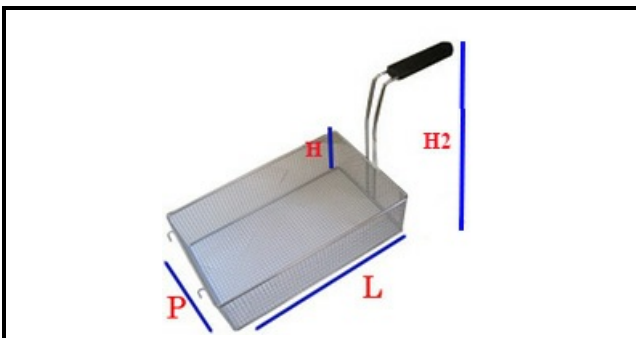

5107046

**BASKET FOR PASTA 1/6 140X140X200MM SX**

Date: 15-11-2024

**Technical data**

DEPTH MM	L=140mm
WIDTH MM	P=140mm
HEIGHT MM	H=200mm
TYPE	CUOCIPASTA/PASTA COOKER
MATERIAL	INOX
HEIGHT MM	H2=315mm

**Manufacturer code**