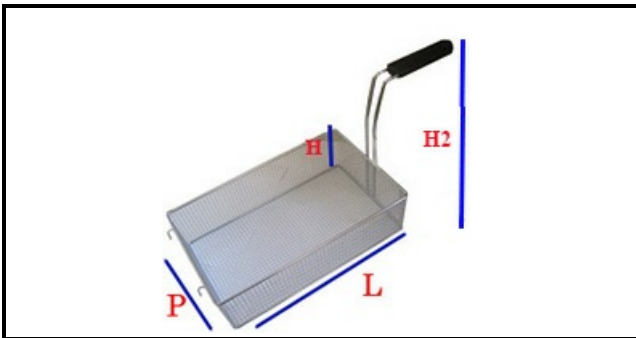

5107046

**BASKET FOR PASTA 1/6 140X140X200MM SX**

Date: 02-02-2025

**Technical data**

DEPTH MM	L=140mm
WIDTH MM	P=140mm
HEIGHT MM	H=200mm
TYPE	CUOCIPASTA/PASTA COOKER
MATERIAL	INOX
HEIGHT MM	H2=315mm

**Manufacturer code**