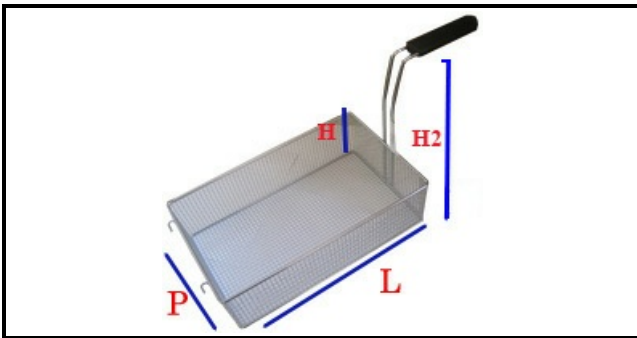

5107047

BASKET FOR PASTA 1/6 140X140X200MM DX

Date: 06-04-2025

Technical data

DEPTH MM	L=140mm
WIDTH MM	P=140mm
HEIGHT MM	H=200mm
TYPE	CUOCIPASTA/PASTA COOKER
MATERIAL	INOX
HEIGHT MM	H2=315mm

Manufacturer code