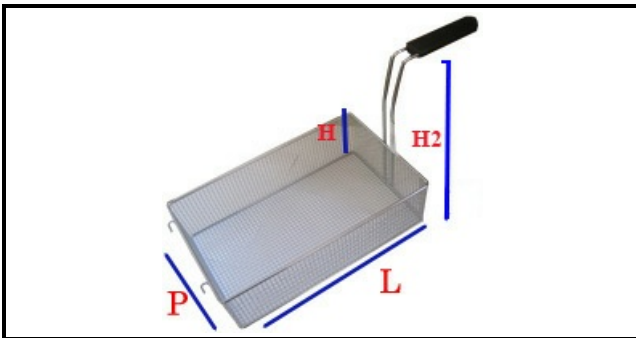

5107047

BASKET FOR PASTA 1/6 140X140X200MM DX

Date: 15-11-2024

**Technical data**

DEPTH MM	L=140mm
WIDTH MM	P=140mm
HEIGHT MM	H=200mm
TYPE	CUOCIPASTA/PASTA COOKER
MATERIAL	INOX
HEIGHT MM	H2=315mm

Manufacturer code