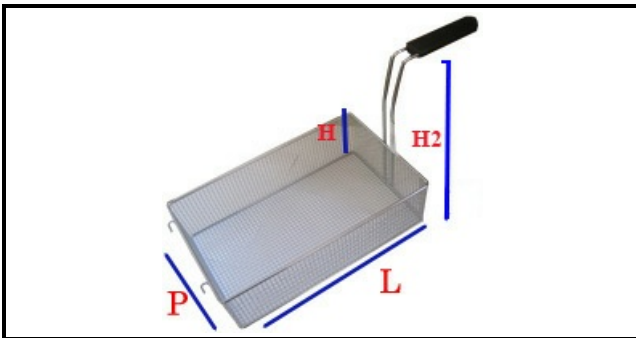

5107047

BASKET FOR PASTA 1/6 140X140X200MM DX

Date: 02-02-2025

**Technical data**

DEPTH MM	L=140mm
WIDTH MM	P=140mm
HEIGHT MM	H=200mm
TYPE	CUOCIPASTA/PASTA COOKER
MATERIAL	INOX
HEIGHT MM	H2=315mm

Manufacturer code