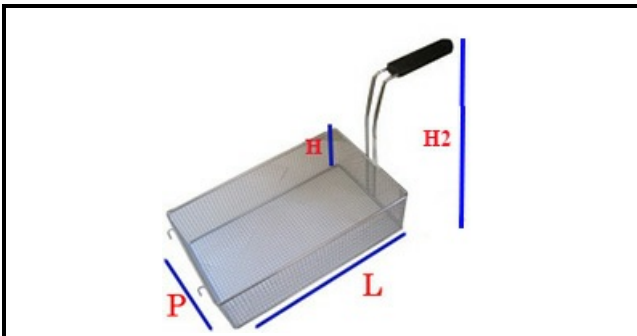

# FRYER BASKET FRIFRI 345X140X155 mm

Date: 06-04-2025

ORIGINAL  
**OSP**  
SPARE PARTS

## Technical data

DEPTH MM	L sup=345mm
WIDTH MM	P=140mm
HEIGHT MM	H=155mm
TYPE	FRIGGITRICE/FRYER
MATERIAL	INOX
HEIGHT MM	H2=335mm
DEPTH MM	L inf=275mm