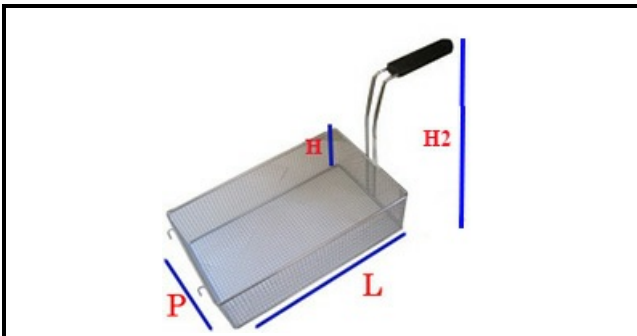

# BASKET FOR PASTA 230X180X265mm

Date: 06-04-2025

ORIGINAL  
**OSP**  
SPARE PARTS

## Technical data

DEPTH MM	L=230mm
WIDTH MM	P=180mm
HEIGHT MM	H=265mm
TYPE	CUOCIPASTA/PASTA COOKER
MATERIAL	INOX
HEIGHT MM	H2=470mm