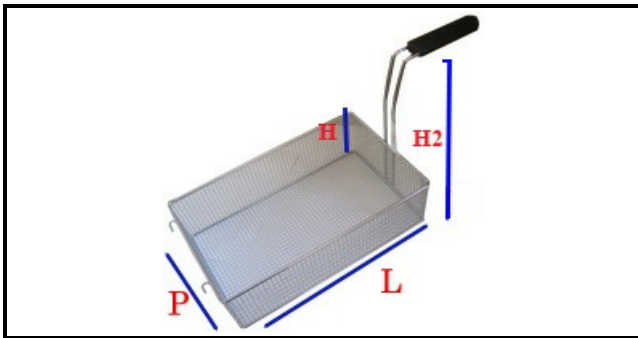

5107088

BASKET FOR PASTA 240X290X200H 1/2

Date: 05-04-2025

Technical data

DEPTH MM	L=290mm
WIDTH MM	P=240mm
HEIGHT MM	H=200mm
TYPE	CUOCIPASTA/PASTA COOKER
MATERIAL	INOX
HEIGHT MM	H2=315mm