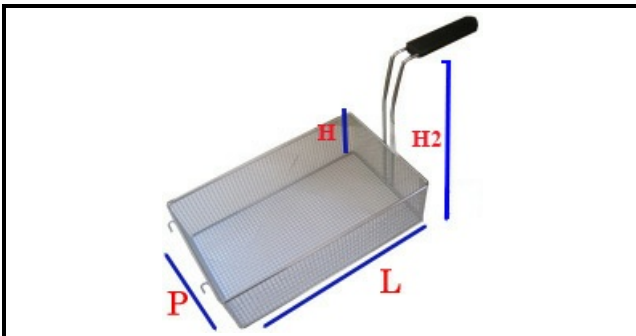

5107088

BASKET FOR PASTA 240X290X200H 1/2

Date: 23-02-2025

**Technical data**

DEPTH MM	L=290mm
WIDTH MM	P=240mm
HEIGHT MM	H=200mm
TYPE	CUOCIPASTA/PASTA COOKER
MATERIAL	INOX
HEIGHT MM	H2=315mm