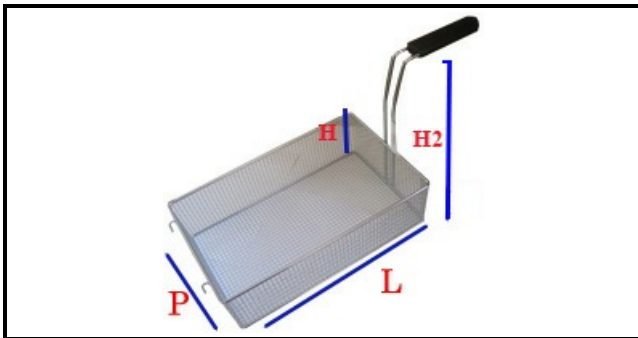

5107088

BASKET FOR PASTA 240X290X200H 1/2

Date: 15-11-2024

**Technical data**

DEPTH MM	L=290mm
WIDTH MM	P=240mm
HEIGHT MM	H=200mm
TYPE	CUOCIPASTA/PASTA COOKER
MATERIAL	INOX
HEIGHT MM	H2=315mm