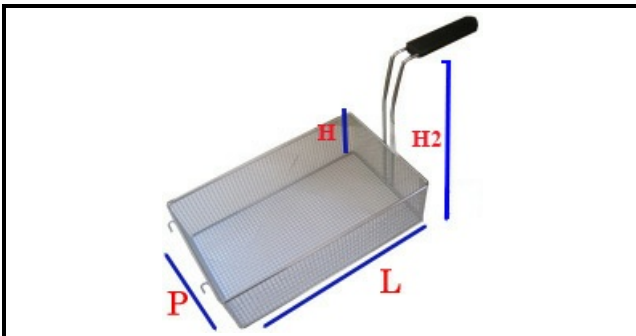

5107088

BASKET FOR PASTA 240X290X200H 1/2

Date: 22-12-2024

**Technical data**

DEPTH MM	L=290mm
WIDTH MM	P=240mm
HEIGHT MM	H=200mm
TYPE	CUOCIPASTA/PASTA COOKER
MATERIAL	INOX
HEIGHT MM	H2=315mm