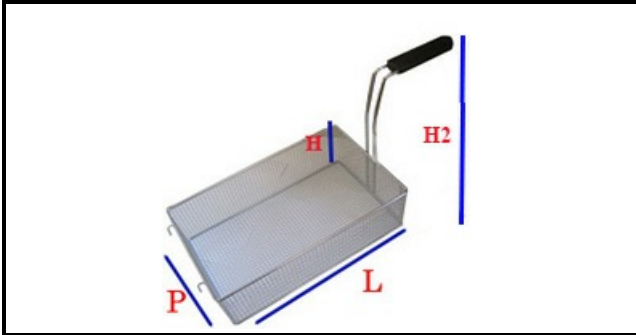

5107129

FRYER BASKET 300X330X120 FMG-15

Date: 23-02-2025

Technical data

DEPTH MM	L=300mm
WIDTH MM	P=300mm
HEIGHT MM	H=120mm
TYPE	FRIGGITRICE/FRYER

Manufacturer code

LOTUS SPA