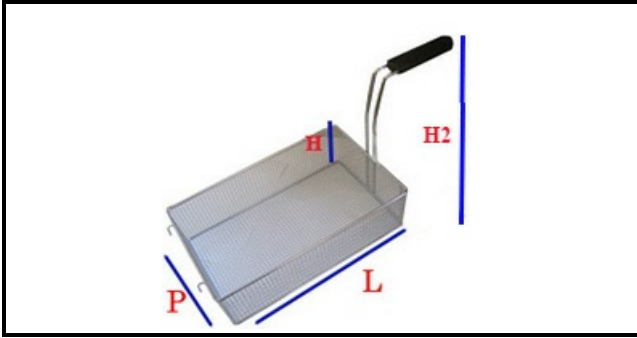

5107129

FRYER BASKET 300X330X120 FMG-15

Date: 13-04-2025

Technical data

DEPTH MM	L=300mm
WIDTH MM	P=300mm
HEIGHT MM	H=120mm
TYPE	FRIGGITRICE/FRYER

Manufacturer code

LOTUS SPA