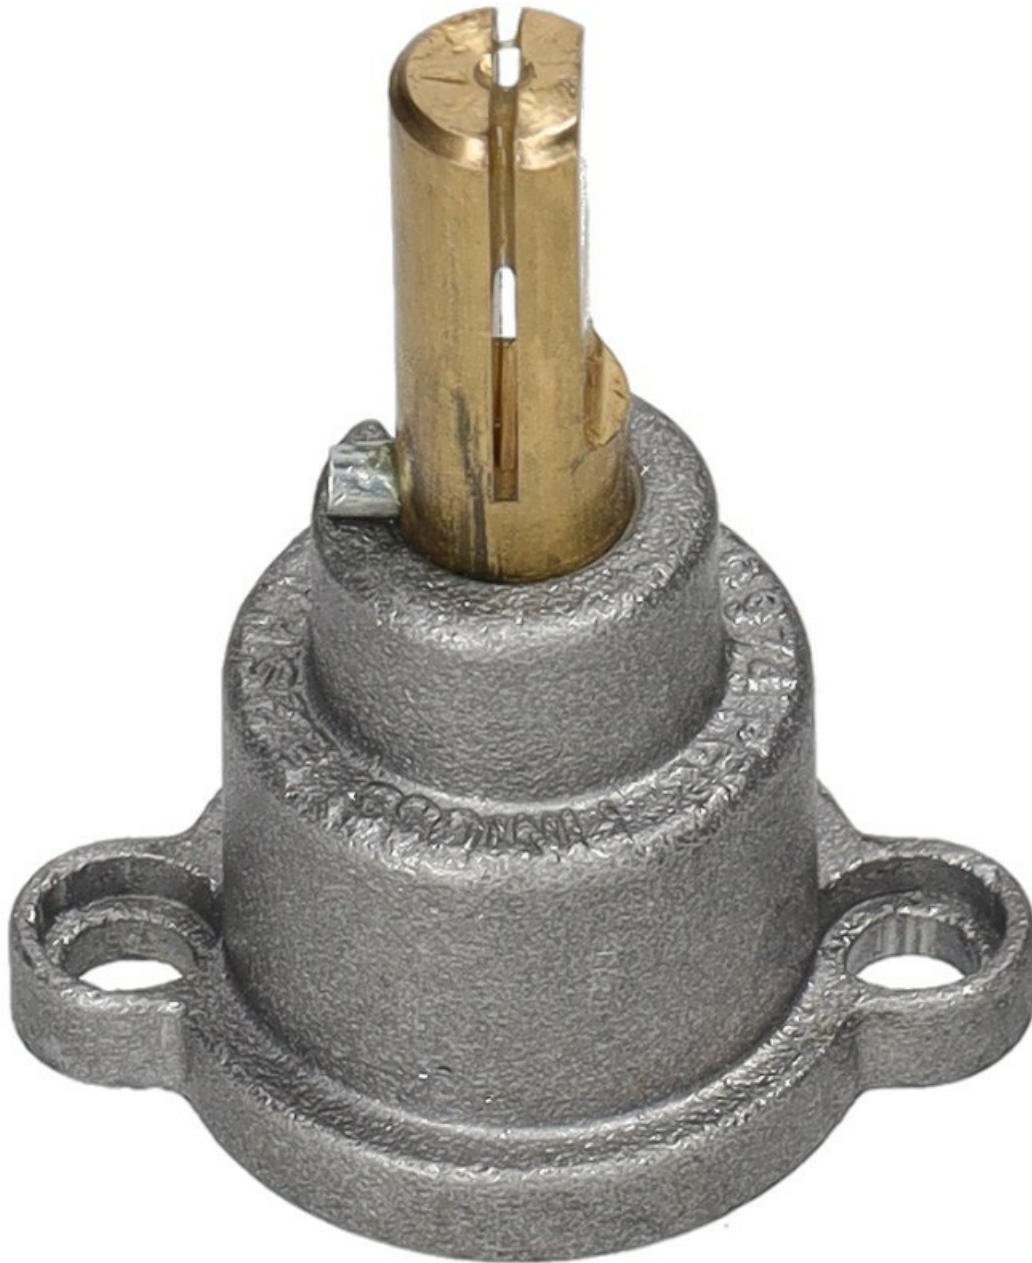

4130025

CAP FOR COCKS PEL PINTOSSI MOD. 20/21

Date: 12-04-2025

Technical data

SHAFT DIAMETER mm

Ø=8x6mm