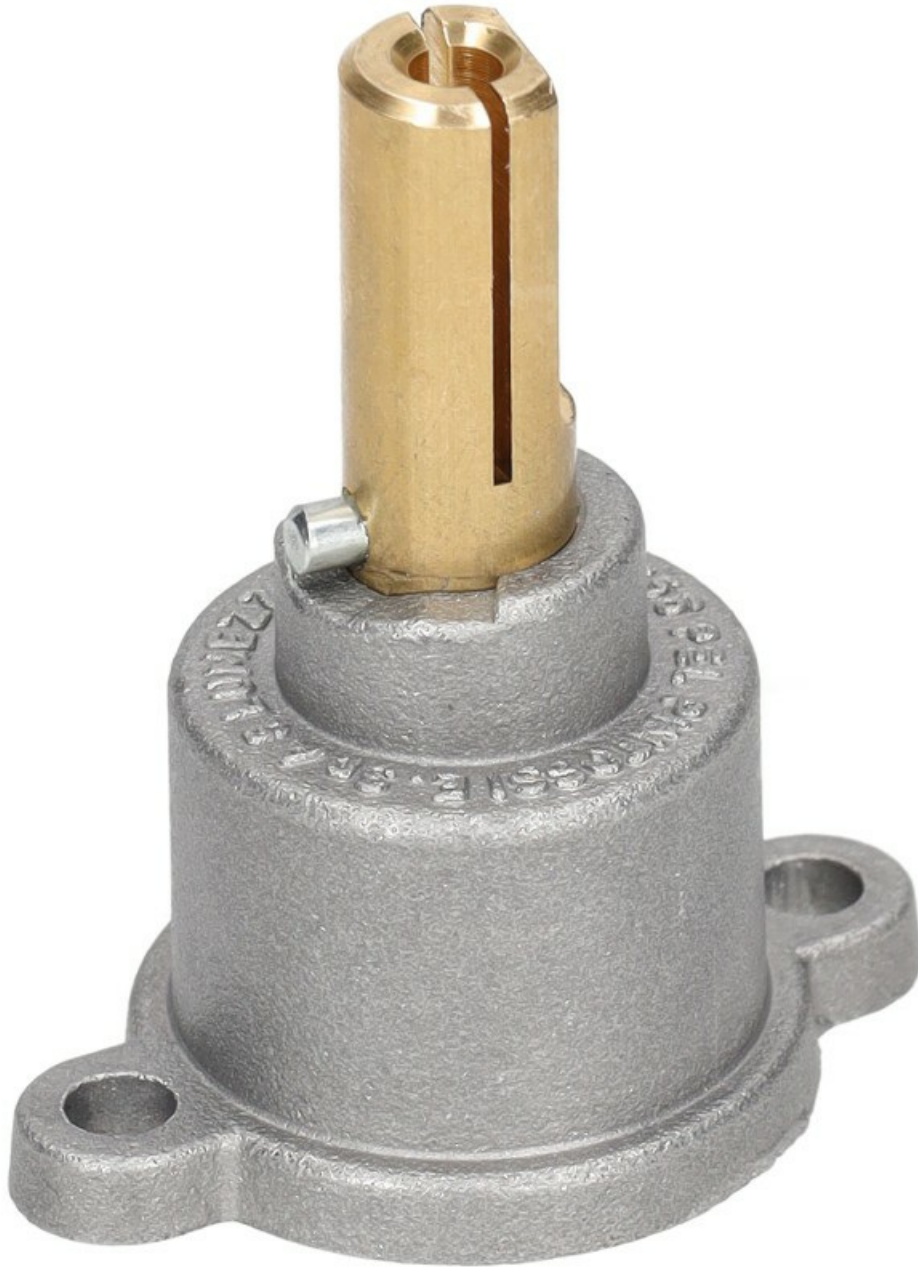

4130027

CAP FOR COCKS PEL PINTOSI MOD. 23

Date: 12-04-2025

Technical data

SHAFT DIAMETER mm

Ø=10x8mm

Manufacturer code

ELECTROLUX PROFESSIONAL S.P.A.