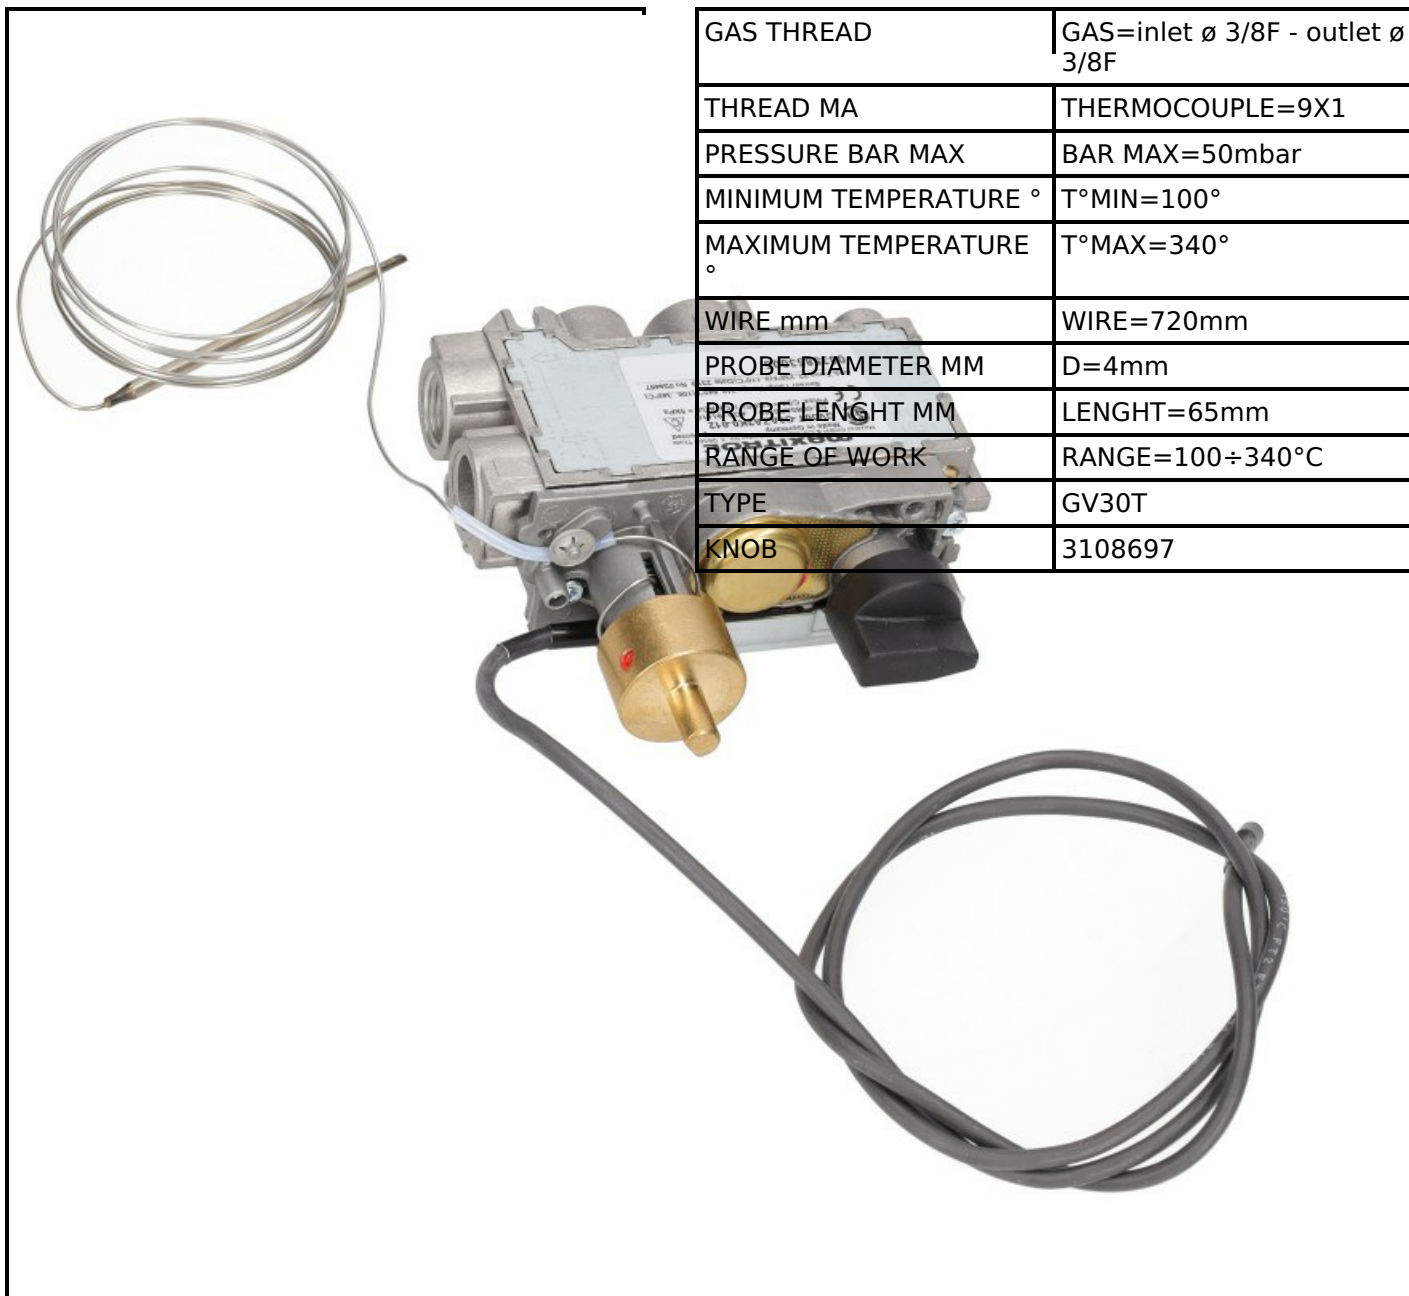

# GAS VALVE GV30T-C3A7A2K6E0/1; FRY TOP

Date: 07-04-2025

ORIGINAL  
**OSP**  
SPARE PARTS

## Technical data

GAS THREAD	GAS=inlet $\varnothing$ 3/8F - outlet $\varnothing$ 3/8F
THREAD MA	THERMOCOUPLE=9X1
PRESSURE BAR MAX	BAR MAX=50mbar
MINIMUM TEMPERATURE °	T°MIN=100°
MAXIMUM TEMPERATURE °	T°MAX=340°
WIRE mm	WIRE=720mm
PROBE DIAMETER MM	D=4mm
PROBE LENGHT MM	LENGHT=65mm
RANGE OF WORK	RANGE=100÷340°C
TYPE	GV30T
KNOB	3108697