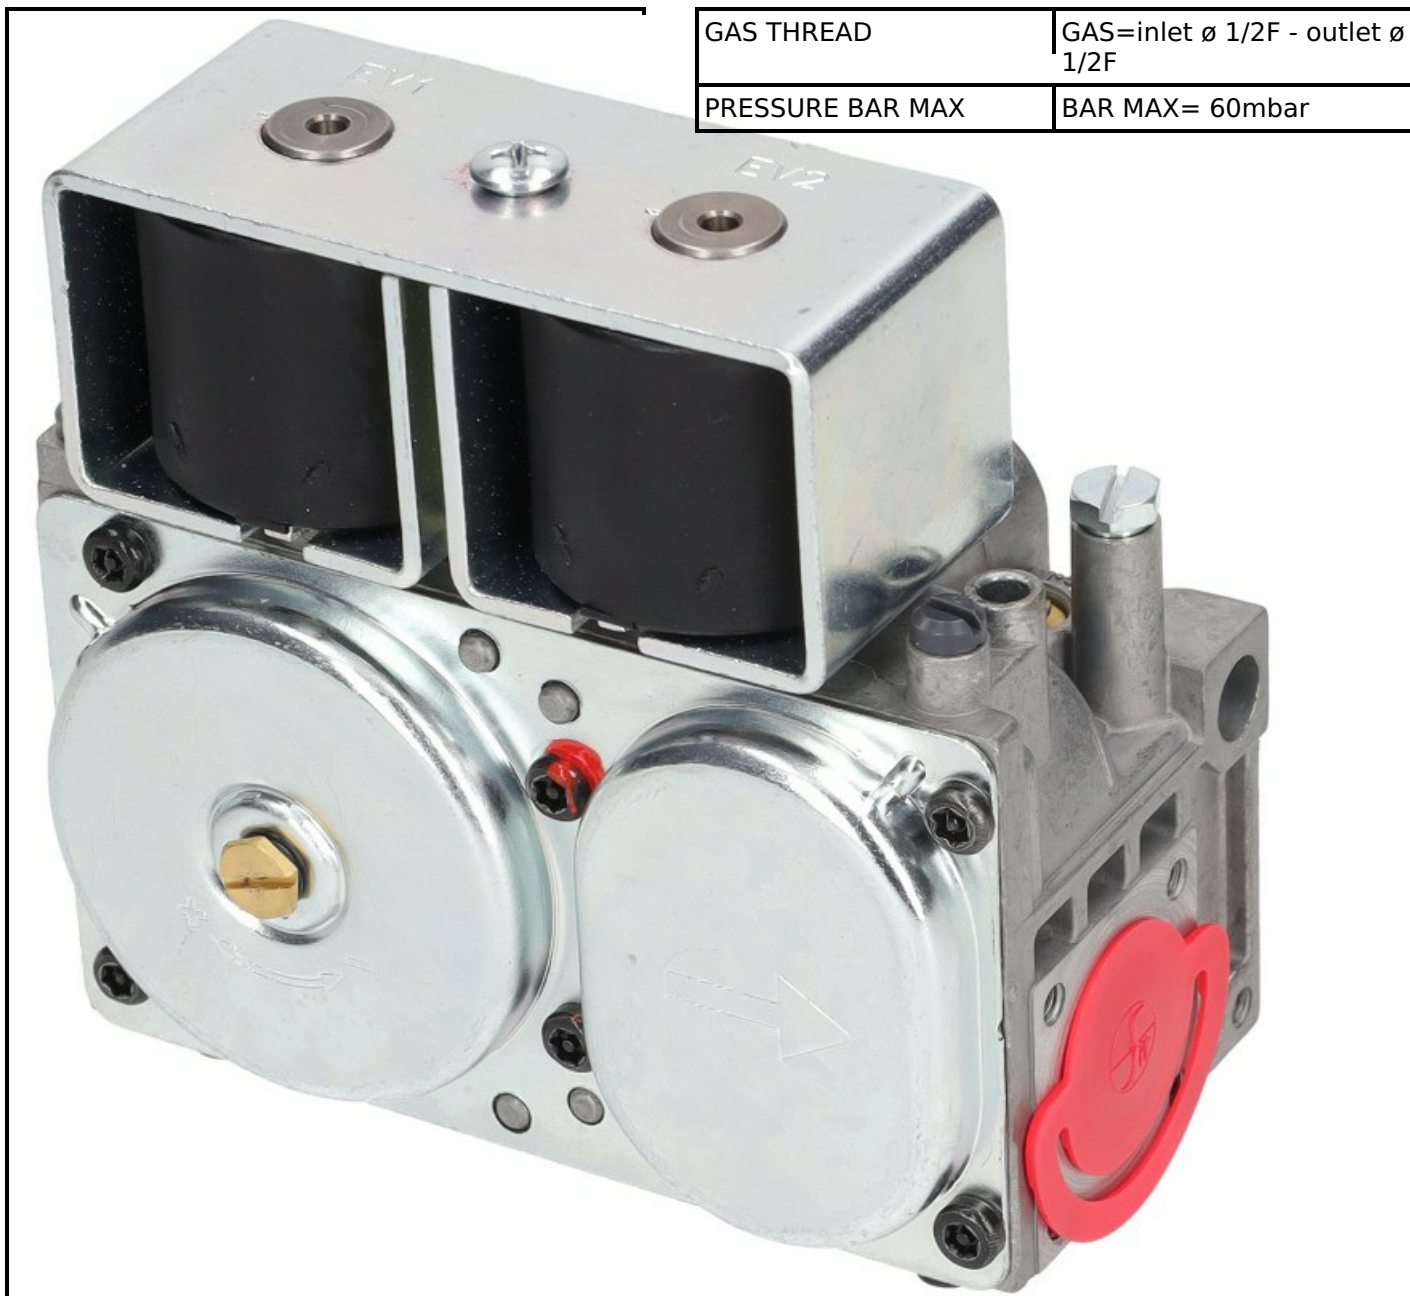

Manufacturer code

SILKO ALI GROUP SRL A SOCIO UNICO
SIT SPA
CUPPONE S.R.L.
CUPPONE S.R.L.
EMMEPI GRANDI CUCINE S.R.L.