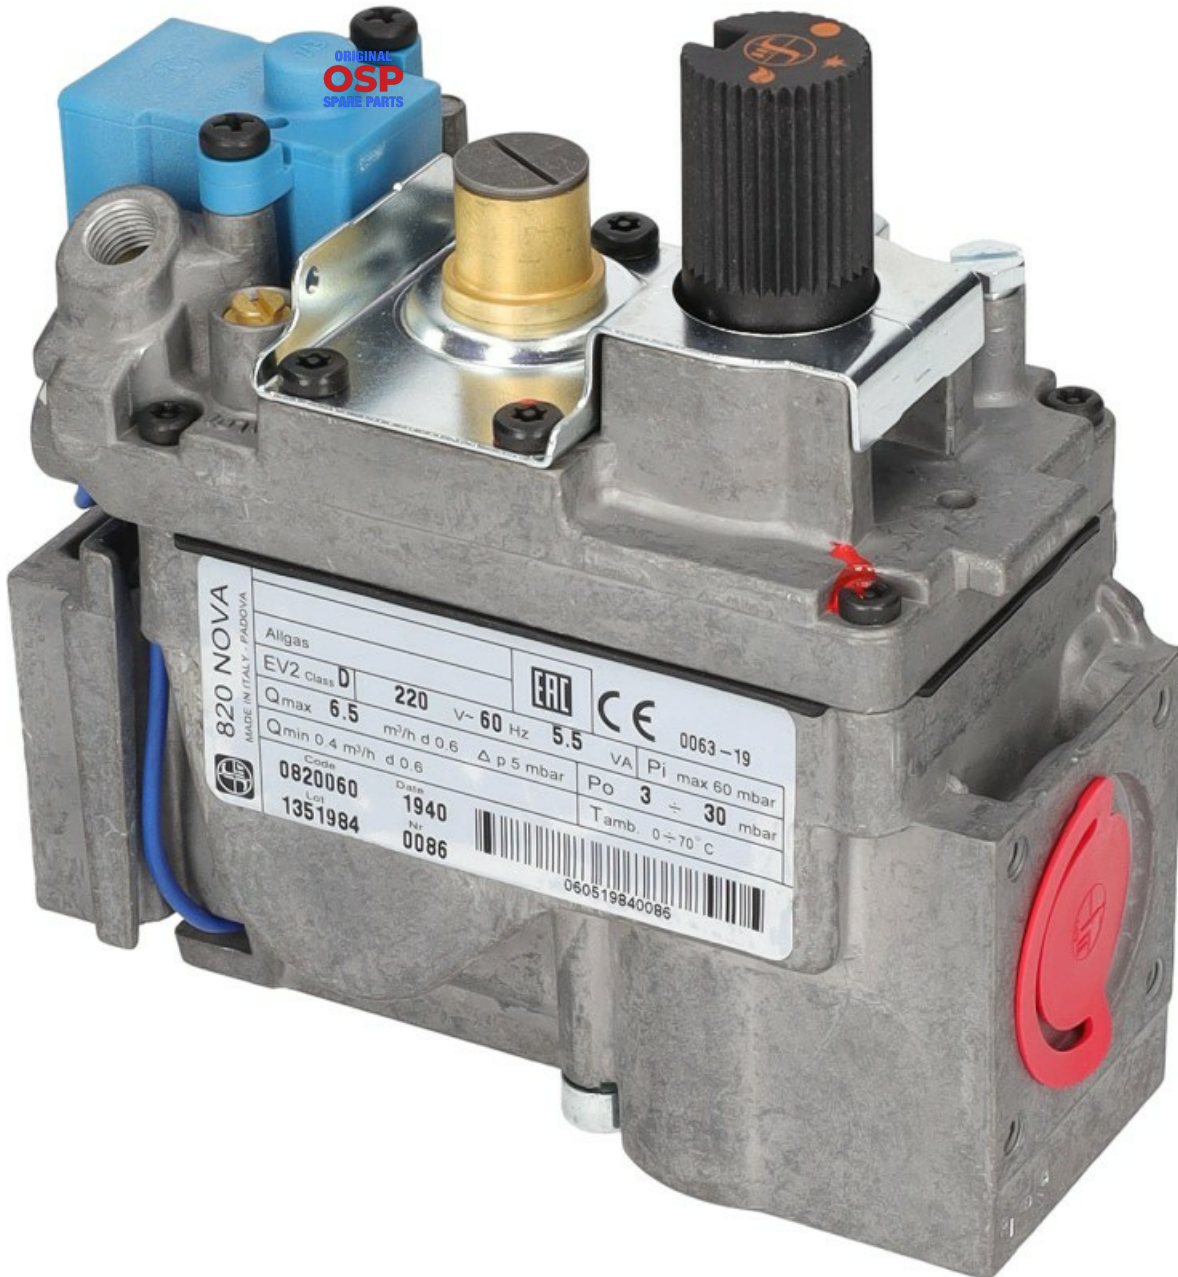

4146103

820 NOVA 9X1 220V-60HZ L.A. 4+-1 mbar

Date: 12-04-2025

Manufacturer code

SIT SPA