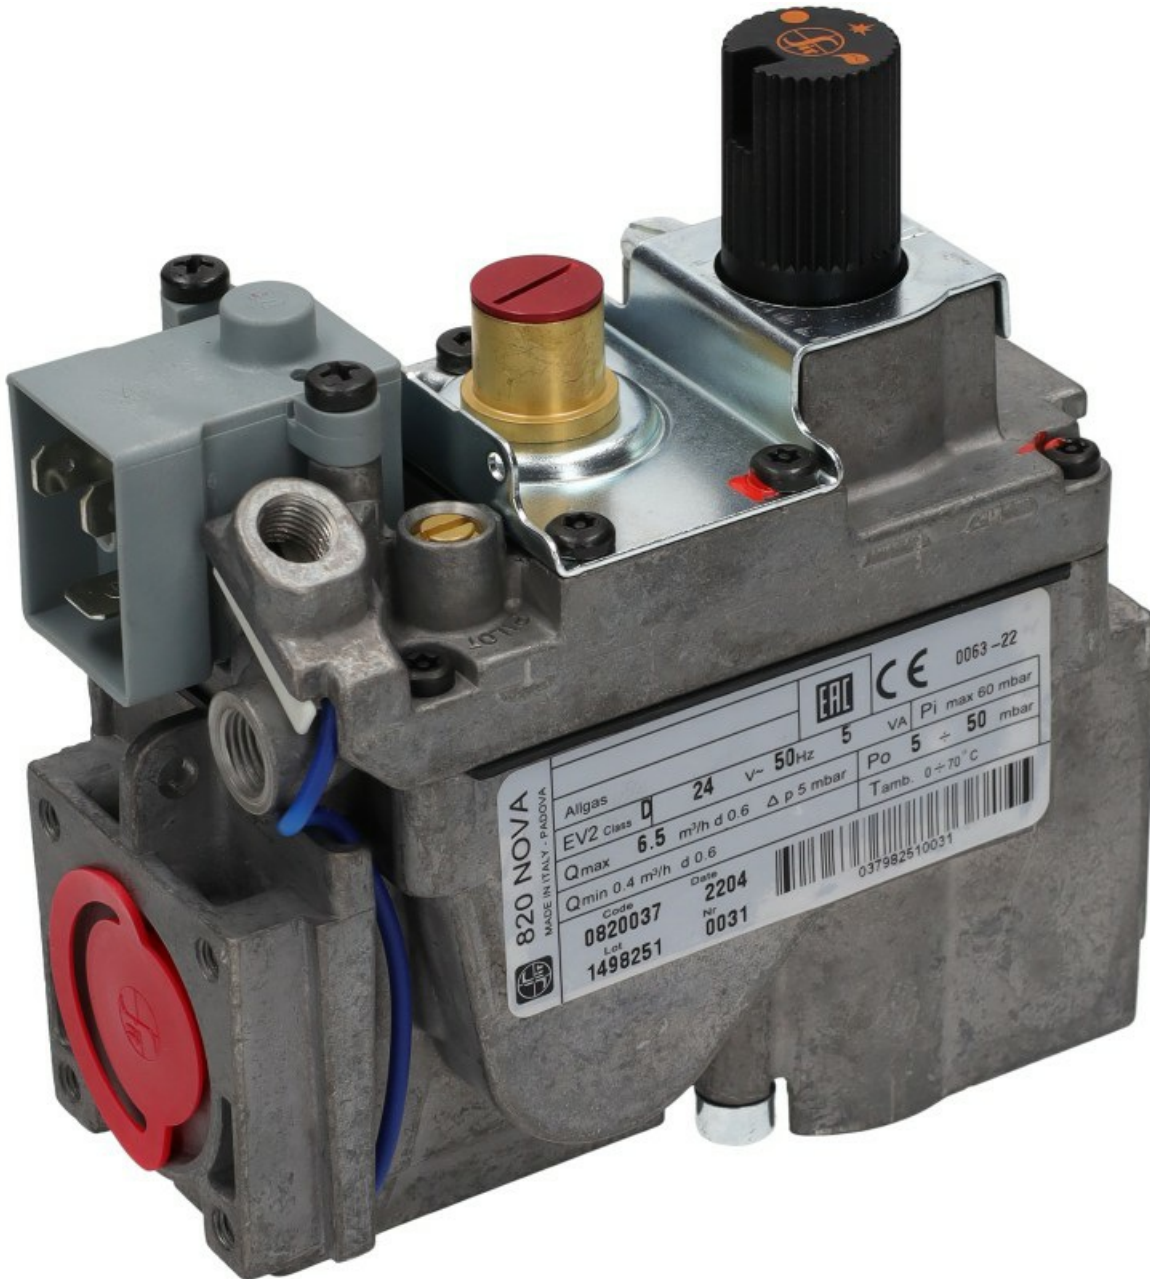

4146116

# GAS VALVE; SIT 820 NOVA; 24V 5-50MBA"

Date: 12-04-2025