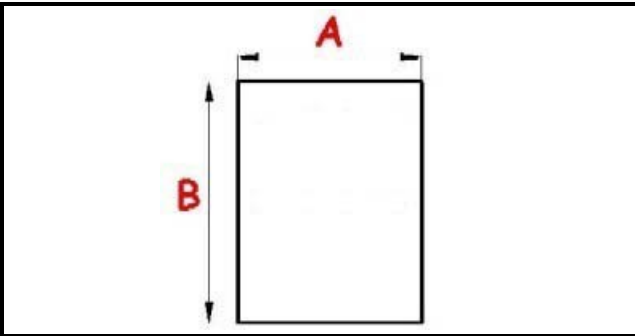

4217896

Date: 22-12-2024

ORIGINAL
OSP
SPARE PARTS

Technical data

DEPTH MM	L=710mm
WIDTH MM	P=605mm