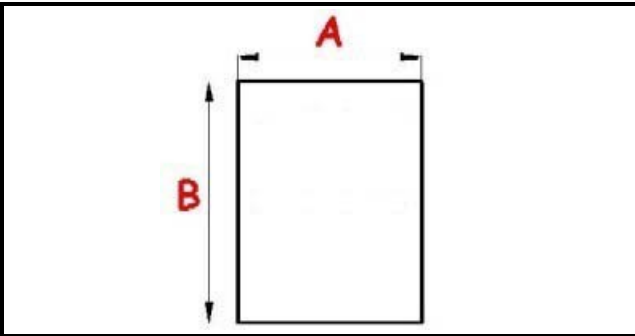

4217896

Date: 22-01-2025

ORIGINAL
OSP
SPARE PARTS

Technical data

DEPTH MM	L=710mm
WIDTH MM	P=605mm