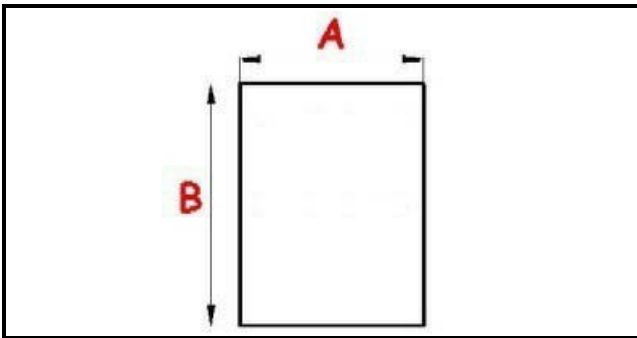

4117257

GAS PLATE

Date: 09-04-2025

ORIGINAL
OSP
SPARE PARTS

Technical data

MATERIAL	GHISA/CAST IRON
LONG SIDE mm	B=365mm
SHORT SIDE mm	A=355mm

Manufacturer code

MBM- EUROTEC SRL -