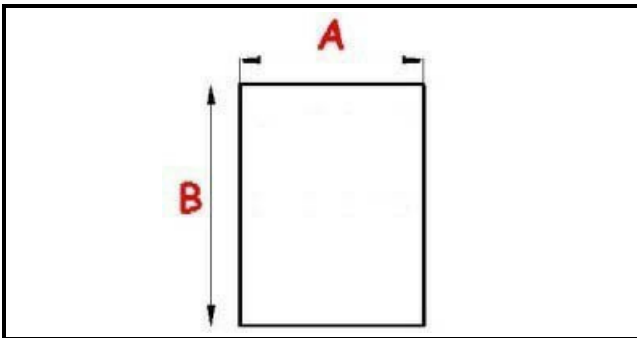

4117257

**GAS PLATE**

Date: 25-12-2024

ORIGINAL  
**OSP**  
SPARE PARTS**Technical data**

MATERIAL	GHISA/CAST IRON
LONG SIDE mm	B=365mm
SHORT SIDE mm	A=355mm

**Manufacturer code**

MBM- EUROTEC SRL -

MBM- EUROTEC SRL -