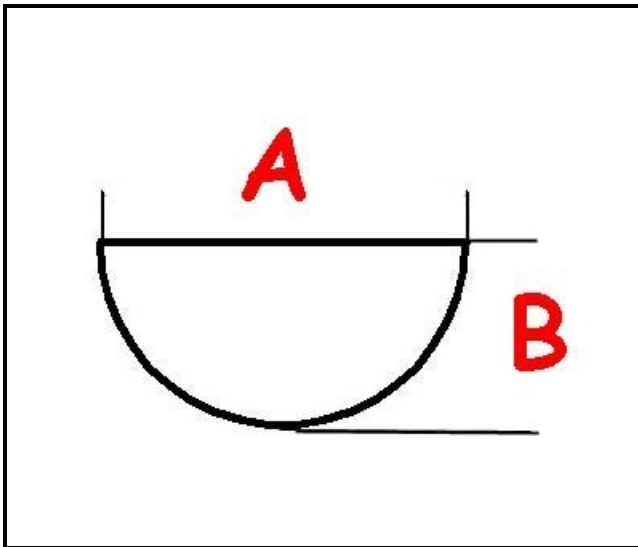

3108023

OVEN DOOR HANDLE A.PO 36M6380

Date: 26-12-2024

ORIGINAL
OSP
SPARE PARTS**Technical data**

DEPTH MM	A=10mm
WIDTH MM	B=8mm

Manufacturer code

ANGELO PO GRANDI CUCINE SPA