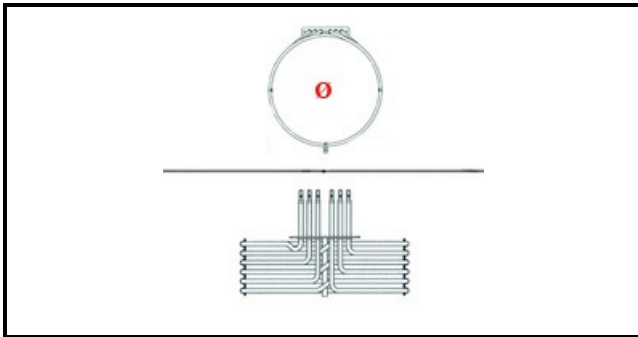

1101096

**HEATING ELEMENT 5400W 230V LAINOX**

Date: 26-02-2025

**ORIGINAL  
OSP  
SPARE PARTS****Technical data**

DEPTH MM	L=270mm
HEIGHT MM	H=118mm
ELEMENTS	ELEMENTI/ELEMENTS=3
SQUARE FLANGE	RETTANGOLARE/SQUARE FLANGE=140X22mm
INTERNAL DIAMETER mm	Ø=194mm
KILOWATT KW	KW=5,4
WATT	WATT=5400
THREE PHASE	TRIFASE/THREEPHASE
NUMBER OF POLES	POLI/POLES=6
DRY HEATING ELEMENT	SECCO/DRY
EXTERNAL DIAMETER mm	Ø=203mm