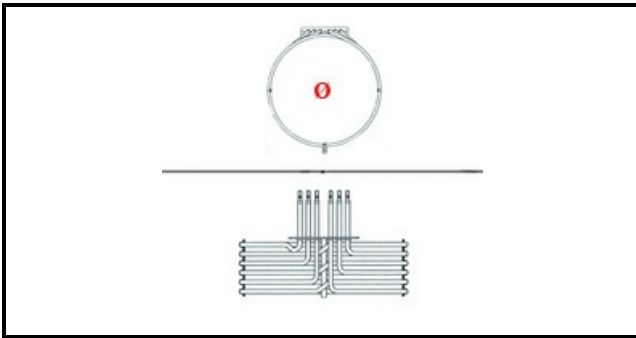

1101097

CIRCULAR THREE-PHASE HEATING ELEMENT 7500W

Date: 25-12-2024

ORIGINAL
OSP
SPARE PARTS

Technical data

DEPTH MM	L=287mm
HEIGHT MM	H=173mm
ELEMENTS	ELEMENTI/ELEMENTS=3
SQUARE FLANGE	RETTANGOLARE/SQUARE FLANGE=140X22mm
EXTERNAL DIAMETER mm	Ø=265mm
KILOWATT KW	KW=7,5
WATT	WATT=7500
THREE PHASE	TRIFASE/THREEPHASE
NUMBER OF POLES	POLI/POLES=6
DRY HEATING ELEMENT	SECCO/DRY
INTERNAL DIAMETER mm	Ø=248mm