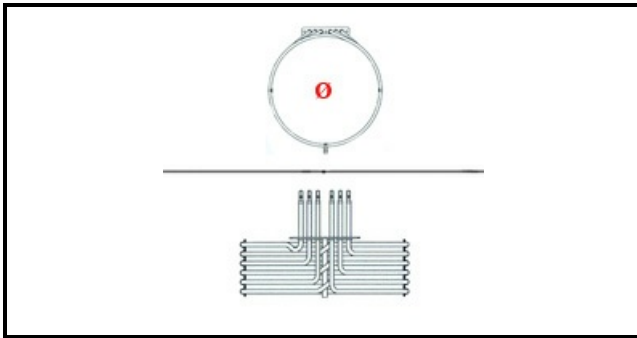

1101097

CIRCULAR THREE-PHASE HEATING ELEMENT 7500W

Date: 26-02-2025

ORIGINAL
OSP
SPARE PARTS**Technical data**

DEPTH MM	L=287mm
HEIGHT MM	H=173mm
ELEMENTS	ELEMENTI/ELEMENTS=3
SQUARE FLANGE	RETTANGOLARE/SQUARE FLANGE=140X22mm
EXTERNAL DIAMETER mm	Ø=265mm
KILOWATT KW	KW=7,5
WATT	WATT=7500
THREE PHASE	TRIFASE/THREEPHASE
NUMBER OF POLES	POLI/POLES=6
DRY HEATING ELEMENT	SECCO/DRY
INTERNAL DIAMETER mm	Ø=248mm