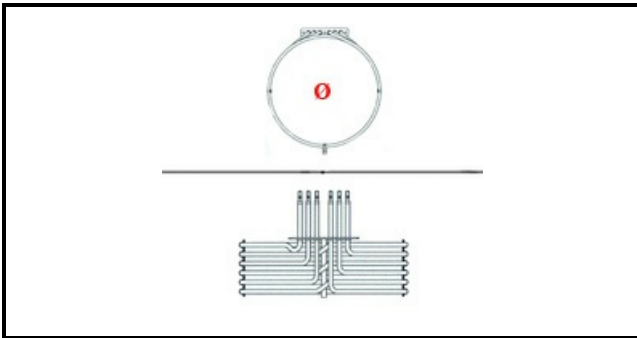

# CIRCULAR THREE-PHASE HEATING ELEMENT 7500W

Date: 04-04-2025

ORIGINAL  
**OSP**  
SPARE PARTS

## Technical data

DEPTH MM	L=287mm
HEIGHT MM	H=173mm
ELEMENTS	ELEMENTI/ELEMENTS=3
SQUARE FLANGE	RETTANGOLARE/SQUARE FLANGE=140X22mm
EXTERNAL DIAMETER mm	Ø=265mm
KILOWATT KW	KW=7,5
WATT	WATT=7500
THREE PHASE	TRIFASE/THREEPHASE
NUMBER OF POLES	POLI/POLES=6
DRY HEATING ELEMENT	SECCO/DRY
INTERNAL DIAMETER mm	Ø=248mm