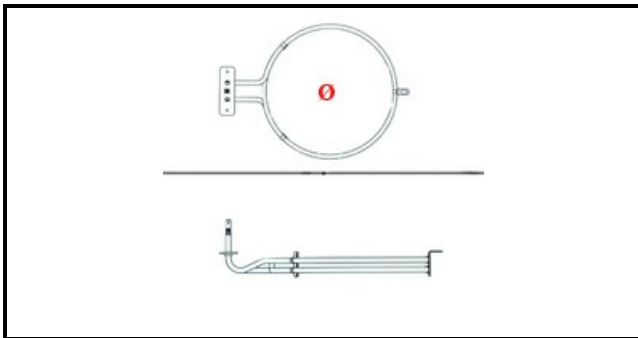

1101107

OVEN HEATING ELEMENT 220V 054843

Date: 15-11-2024

ORIGINAL
OSP
SPARE PARTS**Technical data**

DEPTH MM	L=245mm
HEIGHT MM	H=93mm
ELEMENTS	ELEMENTI/ELEMENTS=1
SQUARE FLANGE	RETTANGOLARE/SQUARE FLANGE=70X22
EXTERNAL DIAMETER mm	Ø=195mm
KILOWATT KW	KW=2,5
WATT	WATT=2500
MONOPHASE	MONOFASE/MONOPHASE
NUMBER OF POLES	POLI/POLES=2
DRY HEATING ELEMENT	SECCO/DRY
INTERNAL DIAMETER mm	Ø=175mm