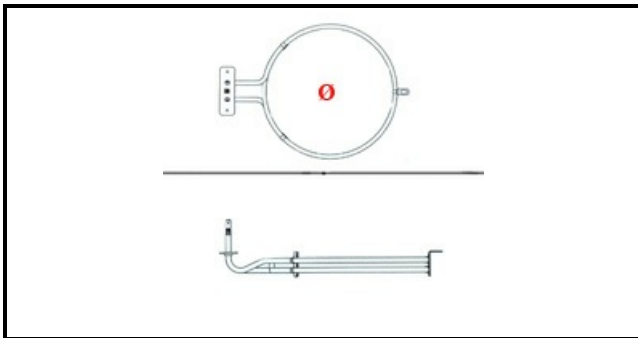

1101107

OVEN HEATING ELEMENT 220V 054843

Date: 25-12-2024

ORIGINAL
OSP
SPARE PARTS**Technical data**

DEPTH MM	L=245mm
HEIGHT MM	H=93mm
ELEMENTS	ELEMENTI/ELEMENTS=1
SQUARE FLANGE	RETTANGOLARE/SQUARE FLANGE=70X22
EXTERNAL DIAMETER mm	Ø=195mm
KILOWATT KW	KW=2,5
WATT	WATT=2500
MONOPHASE	MONOFASE/MONOPHASE
NUMBER OF POLES	POLI/POLES=2
DRY HEATING ELEMENT	SECCO/DRY
INTERNAL DIAMETER mm	Ø=175mm