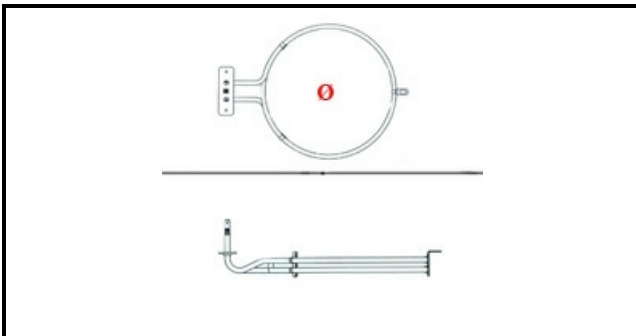

### Technical data

DEPTH MM	L=206mm
HEIGHT MM	H=70mm
ELEMENTS	ELEMENTI/ELEMENTS=1
SQUARE FLANGE	RETTANGOLARE/SQUARE FLANGE=70X22mm
EXTERNAL DIAMETER mm	Ø=195mm
KILOWATT KW	KW=2,6
WATT	WATT=2600
MONOPHASE	MONOFASE/MONOPHASE
NUMBER OF POLES	POLI/POLES=2
DRY HEATING ELEMENT	SECCO/DRY
INTERNAL DIAMETER mm	Ø=185mm