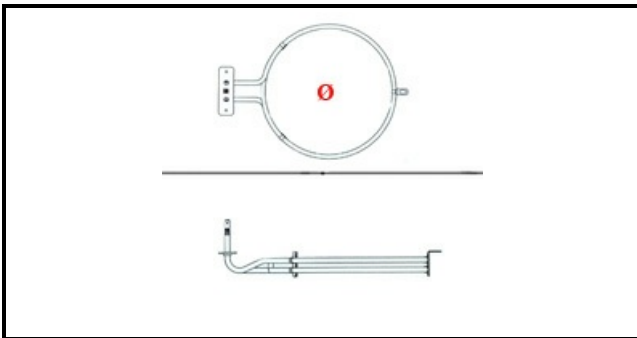

### Technical data

DEPTH MM	L=206mm
HEIGHT MM	H=70mm
ELEMENTS	ELEMENTI/ELEMENTS=1
SQUARE FLANGE	RETTANGOLARE/SQUARE FLANGE=70X22mm
EXTERNAL DIAMETER mm	Ø=195mm
KILOWATT KW	KW=2,6
WATT	WATT=2600
MONOPHASE	MONOFASE/MONOPHASE
NUMBER OF POLES	POLI/POLES=2
DRY HEATING ELEMENT	SECCO/DRY
INTERNAL DIAMETER mm	Ø=185mm