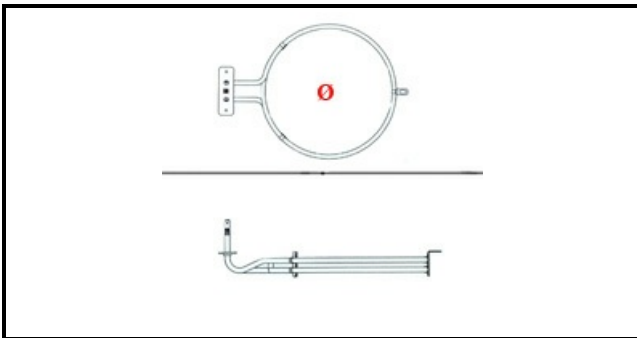

1101109

OVEN HEATING ELEMENT 3000W 240V

Date: 15-11-2024

Technical data

| | |
|----------------------|---------------------------------------|
| DEPTH MM | L=206mm |
| HEIGHT MM | H=70mm |
| ELEMENTS | ELEMENTI/ELEMENTS=1 |
| SQUARE FLANGE | RETTANGOLARE/SQUARE FLANGE=70X22mm |
| EXTERNAL DIAMETER mm | Ø=195mm |
| KILOWATT KW | KW=2,6 |
| WATT | WATT=2600 |
| MONOPHASE | MONOFASE/MONOPHASE |
| NUMBER OF POLES | POLI/POLES=2 |
| DRY HEATING ELEMENT | SECCO/DRY |
| INTERNAL DIAMETER mm | Ø=185mm |