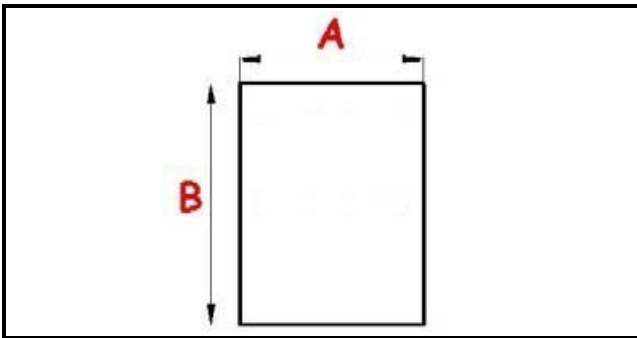

1101187

PLATE HEATING ELEMENT S/D 0,75KW 380V

Date: 07-04-2025

Technical data

ELEMENTS	ELEMENTI/ELEMENTS=1
KILOWATT KW	KW=0,75
WATT	WATT=7500
THREE PHASE	TRIFASE/THREEPHASE
NUMBER OF POLES	POLI/POLES=2
DRY HEATING ELEMENT	SECCO/DRY