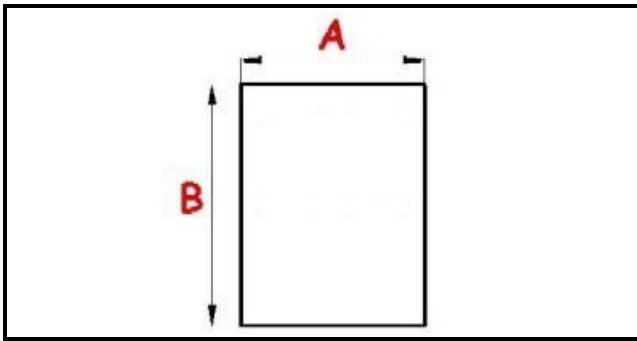

1101187

PLATE HEATING ELEMENT S/D 0,75KW 380V

Date: 26-12-2024

**Technical data**

| | |
|---------------------|---------------------|
| ELEMENTS | ELEMENTI/ELEMENTS=1 |
| KILOWATT KW | KW=0,75 |
| WATT | WATT=7500 |
| THREE PHASE | TRIFASE/THREEPHASE |
| NUMBER OF POLES | POLI/POLES=2 |
| DRY HEATING ELEMENT | SECCO/DRY |