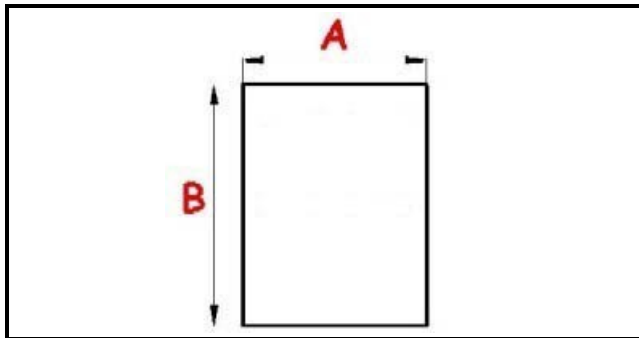

1101187

PLATE HEATING ELEMENT S/D 0,75KW 380V

Date: 27-01-2025

**Technical data**

ELEMENTS	ELEMENTI/ELEMENTS=1
KILOWATT KW	KW=0,75
WATT	WATT=7500
THREE PHASE	TRIFASE/THREEPHASE
NUMBER OF POLES	POLI/POLES=2
DRY HEATING ELEMENT	SECCO/DRY