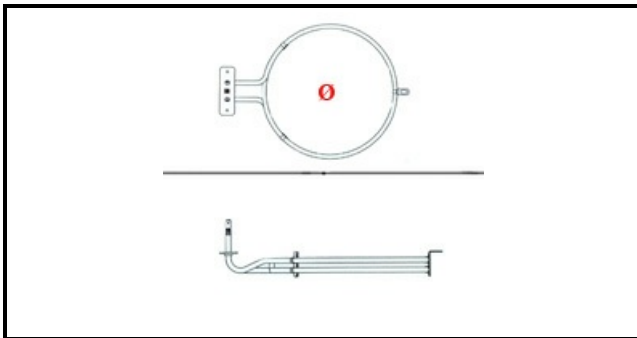

1101192

HEATING ELEMENT 2500W 240V D. 190

Date: 27-02-2025

Technical data

DEPTH MM	L=210mm
HEIGHT MM	H=27mm
ELEMENTS	ELEMENTI/ELEMENTS=1
SQUARE FLANGE	RETTANGOLARE/SQUARE FLANGE=100X22mm
EXTERNAL DIAMETER mm	Ø=190mm
KILOWATT KW	KW=2,5
WATT	WATT=2500
MONOPHASE	MONOFASE/MONOPHASE
NUMBER OF POLES	POLI/POLES=2
DRY HEATING ELEMENT	SECCO/DRY
INTERNAL DIAMETER mm	Ø=176mm