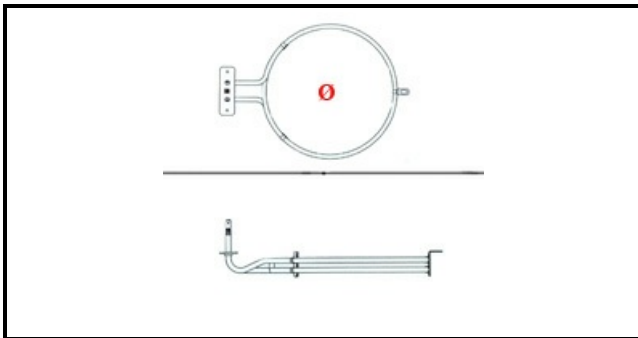

1101192

HEATING ELEMENT 2500W 240V D. 190

Date: 27-01-2025

Technical data

DEPTH MM	L=210mm
HEIGHT MM	H=27mm
ELEMENTS	ELEMENTI/ELEMENTS=1
SQUARE FLANGE	RETTANGOLARE/SQUARE FLANGE=100X22mm
EXTERNAL DIAMETER mm	Ø=190mm
KILOWATT KW	KW=2,5
WATT	WATT=2500
MONOPHASE	MONOFASE/MONOPHASE
NUMBER OF POLES	POLI/POLES=2
DRY HEATING ELEMENT	SECCO/DRY
INTERNAL DIAMETER mm	Ø=176mm