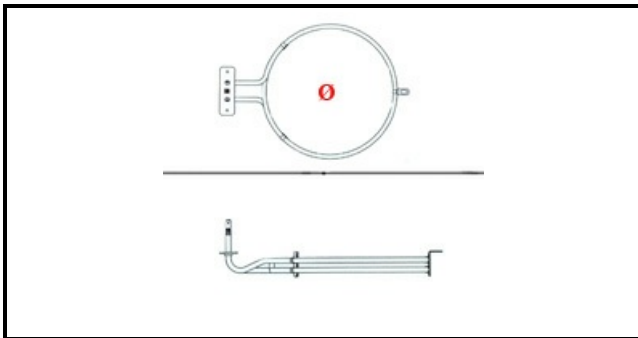

1101192

HEATING ELEMENT 2500W 240V D. 190

Date: 26-12-2024

Technical data

DEPTH MM	L=210mm
HEIGHT MM	H=27mm
ELEMENTS	ELEMENTI/ELEMENTS=1
SQUARE FLANGE	RETTANGOLARE/SQUARE FLANGE=100X22mm
EXTERNAL DIAMETER mm	Ø=190mm
KILOWATT KW	KW=2,5
WATT	WATT=2500
MONOPHASE	MONOFASE/MONOPHASE
NUMBER OF POLES	POLI/POLES=2
DRY HEATING ELEMENT	SECCO/DRY
INTERNAL DIAMETER mm	Ø=176mm