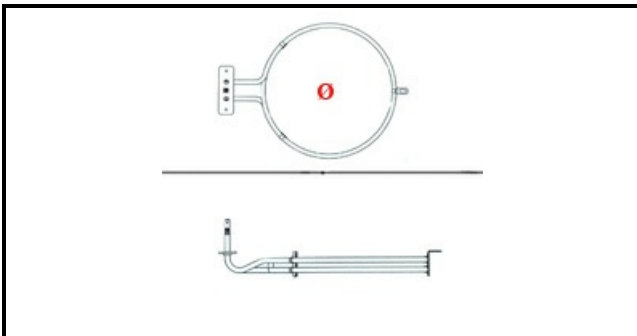

1101192

HEATING ELEMENT 2500W 240V D. 190

Date: 06-04-2025

Technical data

DEPTH MM	L=210mm
HEIGHT MM	H=27mm
ELEMENTS	ELEMENTI/ELEMENTS=1
SQUARE FLANGE	RETTANGOLARE/SQUARE FLANGE=100X22mm
EXTERNAL DIAMETER mm	Ø=190mm
KILOWATT KW	KW=2,5
WATT	WATT=2500
MONOPHASE	MONOFASE/MONOPHASE
NUMBER OF POLES	POLI/POLES=2
DRY HEATING ELEMENT	SECCO/DRY
INTERNAL DIAMETER mm	Ø=176mm