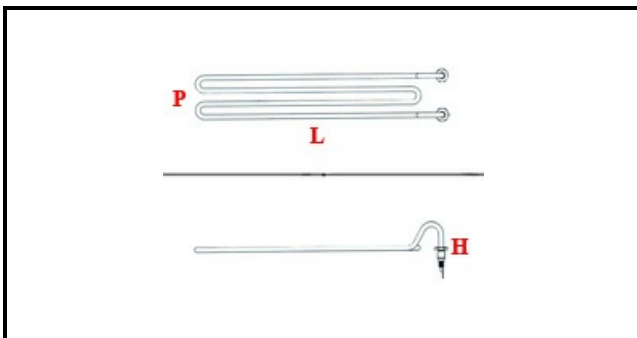

1101252

HEATING ELEMENT A.PO 1750W/230V

Date: 12-04-2025

ORIGINAL
OSP
SPARE PARTS

Technical data

DEPTH MM	L=495mm
WIDTH MM	P=90mm
HEIGHT MM	H=70mm
ELEMENTS	ELEMENTI/ELEMENTS=1
KILOWATT KW	KW=1,75
WATT	WATT=1750
MONOPHASE	MONOFASE/MONOPHASE
THREAD MA	M=4
NUMBER OF POLES	POLI/POLES=2
DRY HEATING ELEMENT	SECCO/DRY