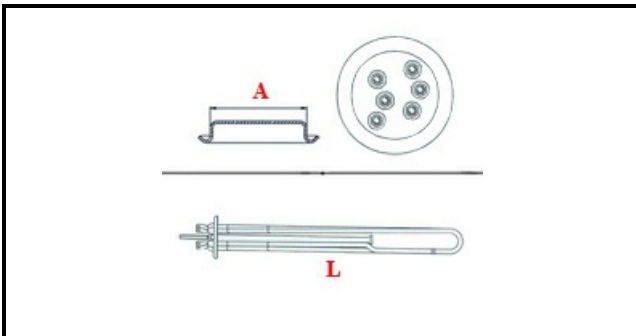

1101254

HEATING ELEMENT A.PO 7000W/230V

Date: 26-12-2024

ORIGINAL
OSP
SPARE PARTS

Technical data

| | |
|-------------------------------|----------------------------|
| DEPTH MM | L=405mm |
| ELEMENTS | ELEMENTI/ELEMENTS=3 |
| ROUND FLANGE | TONDA/ROUND FLANGE=57mm |
| DIAMETER mm | A=57mm |
| KILOWATT KW | KW=7 |
| WATT | WATT=7000 |
| THREE PHASE | TRIFASE/THREEPHASE |
| NUMBER OF POLES | POLI/POLES=6 |
| GASKET | 2101033 |
| IMMERSION HEATING ELEMENTS | IMMERSIONE/IMMERSION |