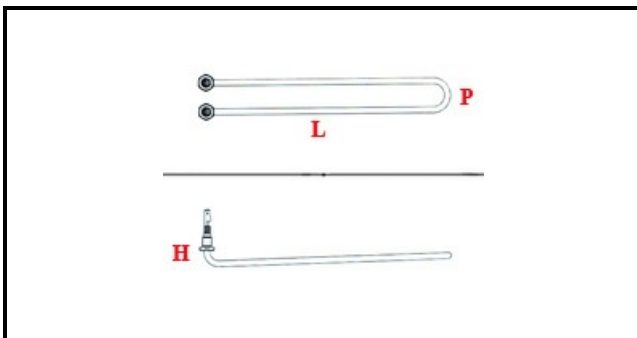

1101256

HEATING ELEMENT A.PO 800W/230V

Date: 05-04-2025

ORIGINAL
OSP
SPARE PARTS

Technical data

DEPTH MM	L=405mm
WIDTH MM	P=122mm
HEIGHT MM	H=16mm
ELEMENTS	ELEMENTI/ELEMENTS=1
SQUARE FLANGE	RETTANGOLARE/SQUARE FLANGE=100X22mm
KILOWATT KW	KW=0,8
WATT	WATT=800
MONOPHASE	MONOFASE/MONOPHASE
THREAD MA	M4
NUMBER OF POLES	POLI/POLES=2
NUMBER OF HOLES	FORI/HOLES=2
DRY HEATING ELEMENT	SECCO/DRY