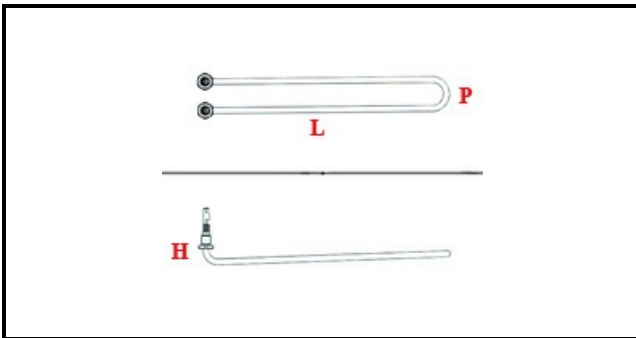

1101256

HEATING ELEMENT A.PO 800W/230V

Date: 27-02-2025

ORIGINAL
OSP
SPARE PARTS

Technical data

DEPTH MM	L=405mm
WIDTH MM	P=122mm
HEIGHT MM	H=16mm
ELEMENTS	ELEMENTI/ELEMENTS=1
SQUARE FLANGE	RETTANGOLARE/SQUARE FLANGE=100X22mm
KILOWATT KW	KW=0,8
WATT	WATT=800
MONOPHASE	MONOFASE/MONOPHASE
THREAD MA	M4
NUMBER OF POLES	POLI/POLES=2
NUMBER OF HOLES	FORI/HOLES=2
DRY HEATING ELEMENT	SECCO/DRY