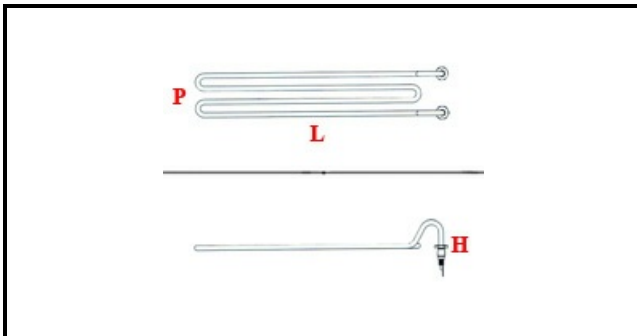

1101258

GRILL HEATING ELEMENT A.PO 1700W/400V

Date: 12-04-2025

ORIGINAL
OSP
SPARE PARTS

Technical data

| | |
|---------------------|---------------------|
| DEPTH MM | L=445mm |
| WIDTH MM | P=75mm |
| HEIGHT MM | H=83mm |
| ELEMENTS | ELEMENTI/ELEMENTS=2 |
| KILOWATT KW | KW=1,7 |
| WATT | WATT=1700 |
| THREE PHASE | TRIFASE/THREEPHASE |
| NUMBER OF POLES | POLI/POLES=2 |
| DRY HEATING ELEMENT | SECCO/DRY |