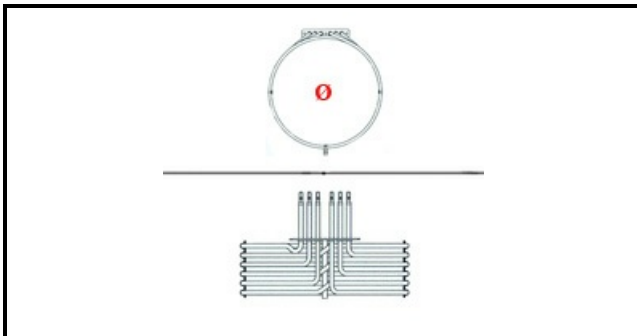

1101290

HEATING ELEMENT 8700W/230V APO

Date: 27-01-2025

ORIGINAL
OSP
SPARE PARTS

Technical data

| | |
|---------------------|--|
| DEPTH MM | L=375mm |
| HEIGHT MM | H=100mm |
| ELEMENTS | ELEMENTI/ELEMENTS=3 |
| SQUARE FLANGE | RETTANGOLARE/SQUARE FLANGE=100X25mm |
| DIAMETER mm | Ø=330mm |
| KILOWATT KW | KW=8,7 |
| WATT | WATT=8700 |
| THREE PHASE | TRIFASE/THREEPHASE |
| NUMBER OF POLES | POLI/POLES=6 |
| NUMBER OF HOLES | FORI/HOLES=2 |
| DRY HEATING ELEMENT | SECCO/DRY |