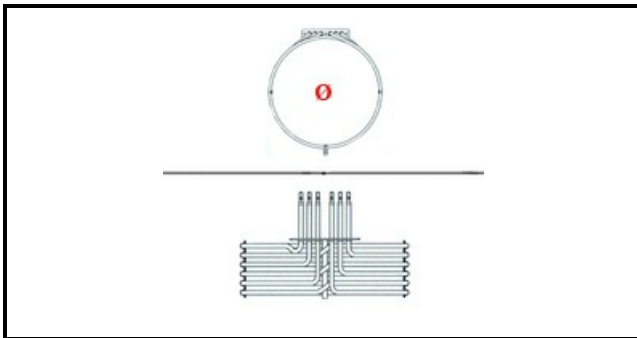

1101291

**HEATING ELEMENT 4100W-230V APO D.248mm H70mm**

Date: 26-12-2024

ORIGINAL  
**OSP**  
SPARE PARTS**Technical data**

DEPTH MM	L=248mm
HEIGHT MM	H=70mm
ELEMENTS	ELEMENTI/ELEMENTS=3
EXTERNAL DIAMETER mm	Ø=226mm
KILOWATT KW	KW=4,1
WATT	WATT=4100
THREE PHASE	TRIFASE/THREEPHASE
NUMBER OF POLES	POLI/POLES=6
NUMBER OF HOLES	FORI/HOLES=2
DRY HEATING ELEMENT	SECCO/DRY
INTERNAL DIAMETER mm	Ø=214mm