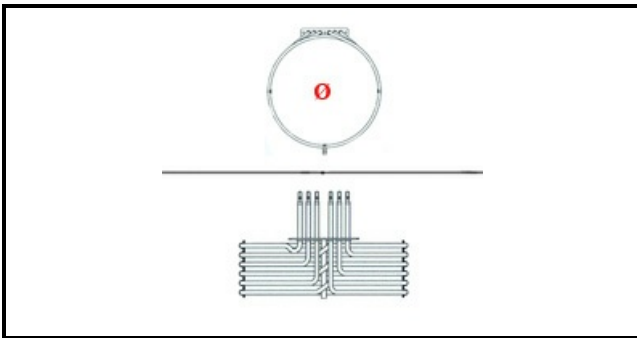

1101291

HEATING ELEMENT 4100W-230V APO D.248mm H70mm

Date: 12-04-2025

ORIGINAL
OSP
SPARE PARTS

Technical data

DEPTH MM	L=248mm
HEIGHT MM	H=70mm
ELEMENTS	ELEMENTI/ELEMENTS=3
EXTERNAL DIAMETER mm	Ø=226mm
KILOWATT KW	KW=4,1
WATT	WATT=4100
THREE PHASE	TRIFASE/THREEPHASE
NUMBER OF POLES	POLI/POLES=6
NUMBER OF HOLES	FORI/HOLES=2
DRY HEATING ELEMENT	SECCO/DRY
INTERNAL DIAMETER mm	Ø=214mm