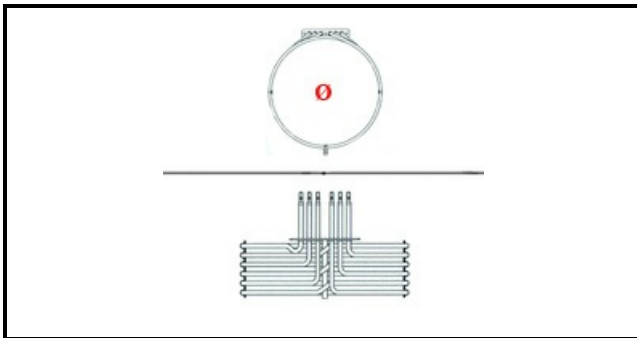

1101291

HEATING ELEMENT 4100W-230V APO D.248mm H70mm

Date: 27-01-2025

ORIGINAL
OSP
SPARE PARTS**Technical data**

DEPTH MM	L=248mm
HEIGHT MM	H=70mm
ELEMENTS	ELEMENTI/ELEMENTS=3
EXTERNAL DIAMETER mm	Ø=226mm
KILOWATT KW	KW=4,1
WATT	WATT=4100
THREE PHASE	TRIFASE/THREEPHASE
NUMBER OF POLES	POLI/POLES=6
NUMBER OF HOLES	FORI/HOLES=2
DRY HEATING ELEMENT	SECCO/DRY
INTERNAL DIAMETER mm	Ø=214mm