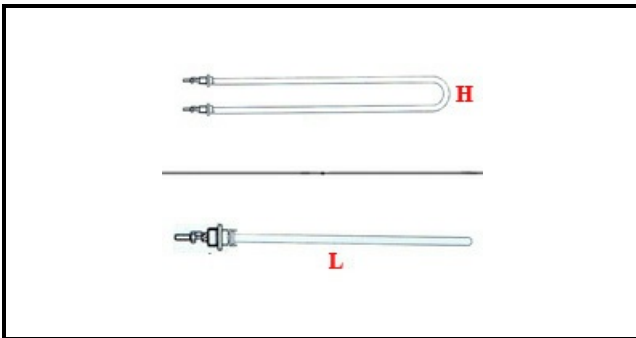

1101329

HEATING ELEMENT 230V 1500W CB L580

Date: 15-11-2024

ORIGINAL
OSP
SPARE PARTS

Technical data

DEPTH MM	L=580mm
WIDTH MM	H=45mm
ELEMENTS	ELEMENTI/ELEMENTS=1
DIAMETER mm	Ø=14mm
KILOWATT KW	KW=1,5
WATT	WATT=1500
MONOPHASE	MONOPHASE
THREAD MA	M14X1,5
NUMBER OF POLES	POLI/POLES=2
DRY HEATING ELEMENT	SECCO/DRY