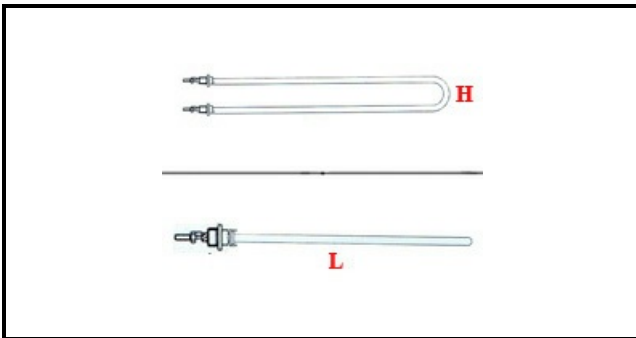

1101329

HEATING ELEMENT 230V 1500W CB L580

Date: 26-12-2024

ORIGINAL
OSP
SPARE PARTS

Technical data

DEPTH MM	L=580mm
WIDTH MM	H=45mm
ELEMENTS	ELEMENTI/ELEMENTS=1
DIAMETER mm	Ø=14mm
KILOWATT KW	KW=1,5
WATT	WATT=1500
MONOPHASE	MONOPHASE
THREAD MA	M14X1,5
NUMBER OF POLES	POLI/POLES=2
DRY HEATING ELEMENT	SECCO/DRY