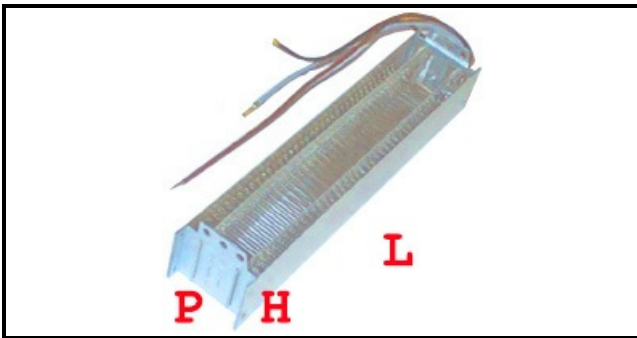

# HEATING ELEMENT 240V 2X1000W CB

Date: 05-04-2025

ORIGINAL  
**OSP**  
SPARE PARTS

## Technical data

DEPTH MM	B=38mm
WIDTH MM	A=185mm
ELEMENTS	ELEMENTI/ELEMENTS=2
KILOWATT KW	KW=2
WATT	WATT=2000
MONOPHASE	MONOFASE/MONOPHASE
NUMBER OF POLES	POLI/POLES=4
DRY HEATING ELEMENT	SECCO/DRY