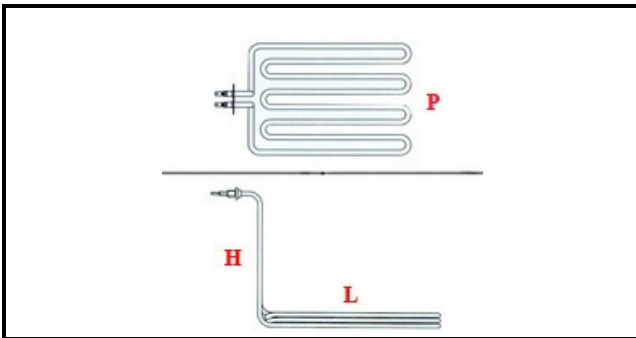

1101364

COMPLETE HEATING ELEMENT FQE41/61 6KW

Date: 27-01-2025

ORIGINAL
OSP
SPARE PARTS**Technical data**

| | |
|----------------------------|----------------------|
| DEPTH MM | L=320mm |
| WIDTH MM | P=175mm |
| ELEMENTS | ELEMENTI/ELEMENTS=3 |
| KILOWATT KW | KW=6 |
| WATT | WATT=6000 |
| THREE PHASE | TRIFASE/THREEPHASE |
| THREAD MA | M12X1 |
| NUMBER OF POLES | POLI/POLES=6 |
| IMMERSION HEATING ELEMENTS | IMMERSIONE/IMMERSION |