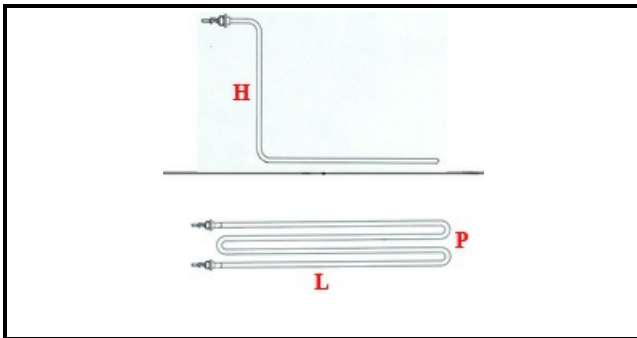

1101436

HEATING ELEMENT EF8B-6KW 1GOL6V511

Date: 23-02-2025

ORIGINAL
OSP
SPARE PARTS

Technical data

| | |
|----------------------------|----------------------|
| DEPTH MM | L=310mm |
| WIDTH MM | P=220mm |
| HEIGHT MM | H=190mm |
| ELEMENTS | ELEMENTI/ELEMENTS=3 |
| KILOWATT KW | KW=6 |
| WATT | WATT=6000 |
| THREE PHASE | TRIFASE/THREEPHASE |
| GAS THREAD | 1/4" |
| NUMBER OF POLES | POLI/POLES=6 |
| IMMERSION HEATING ELEMENTS | IMMERSIONE/IMMERSION |