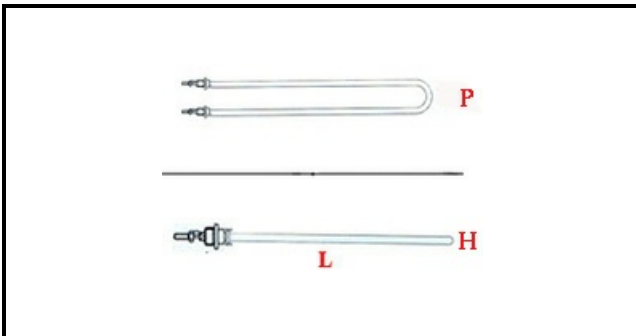

1101455

HEATING ELEMENT FINNED - FOR AS 230V-1500W

Date: 27-01-2025

ORIGINAL
OSP
SPARE PARTS

Technical data

DEPTH MM	L=398mm
WIDTH MM	P=50mm
HEIGHT MM	H=25mm
ELEMENTS	ELEMENTI/ELEMENTS=1
KILOWATT KW	KW=1,5
WATT	WATT=1500
MONOPHASE	MONOFASE/MONOPHASE
NUMBER OF POLES	POLI/POLES=2
DRY HEATING ELEMENT	SECCO/DRY