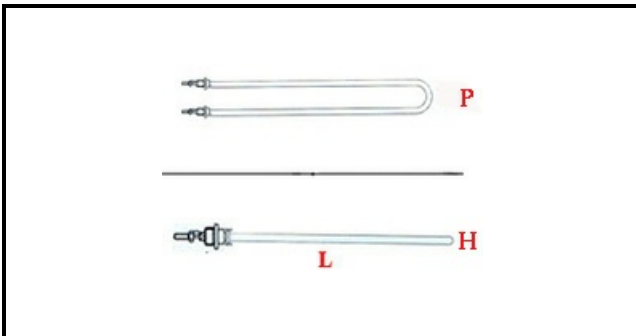

1101455

HEATING ELEMENT FINNED - FOR AS 230V-1500W

Date: 27-02-2025

ORIGINAL
OSP
SPARE PARTS

Technical data

DEPTH MM	L=398mm
WIDTH MM	P=50mm
HEIGHT MM	H=25mm
ELEMENTS	ELEMENTI/ELEMENTS=1
KILOWATT KW	KW=1,5
WATT	WATT=1500
MONOPHASE	MONOFASE/MONOPHASE
NUMBER OF POLES	POLI/POLES=2
DRY HEATING ELEMENT	SECCO/DRY