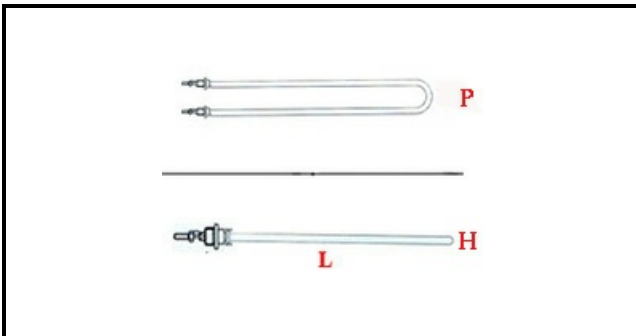

Technical data

DEPTH MM	L=398mm
WIDTH MM	P=50mm
HEIGHT MM	H=25mm
ELEMENTS	ELEMENTI/ELEMENTS=1
KILOWATT KW	KW=1,5
WATT	WATT=1500
MONOPHASE	MONOFASE/MONOPHASE
NUMBER OF POLES	POLI/POLES=2
DRY HEATING ELEMENT	SECCO/DRY

Manufacturer code

COMENDA - ALI GROUP SRL A SOCIO UNICO