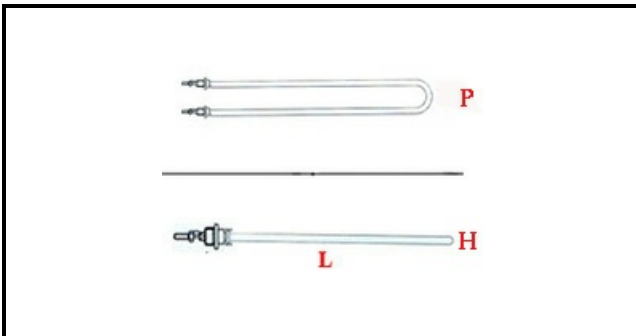

1101455

HEATING ELEMENT FINNED - FOR AS 230V-1500W

Date: 15-11-2024

ORIGINAL
OSP
SPARE PARTS

Technical data

DEPTH MM	L=398mm
WIDTH MM	P=50mm
HEIGHT MM	H=25mm
ELEMENTS	ELEMENTI/ELEMENTS=1
KILOWATT KW	KW=1,5
WATT	WATT=1500
MONOPHASE	MONOFASE/MONOPHASE
NUMBER OF POLES	POLI/POLES=2
DRY HEATING ELEMENT	SECCO/DRY